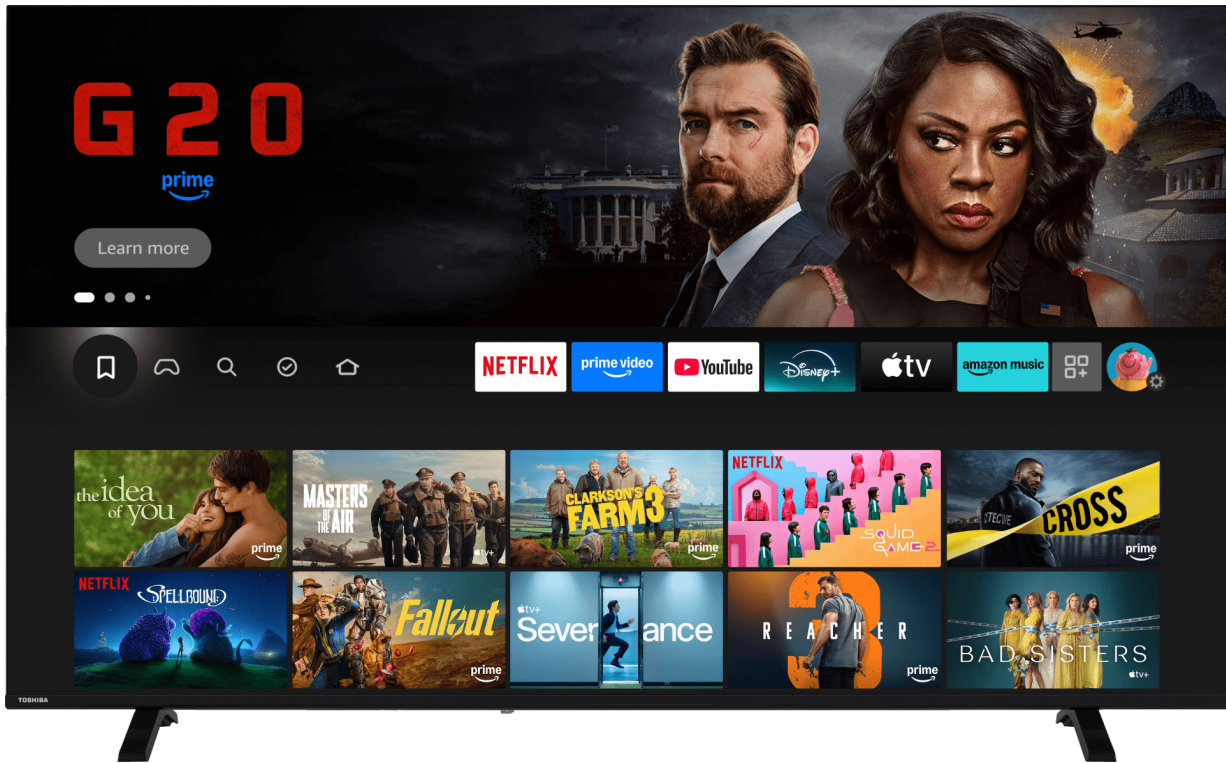

TOSHIBA

UF26 Series

65UF2653DB

EAN: 5055862345177

TOSHIBA | firetv

Free!y

4K ULTRA HD

YouTube

TRU FLOW

Predicts the frame in between the frames to create smoother viewing in fast-paced scenes. Perfect for sport and movies.

TRU MICRODIMMING

Enhances the contrast of an image by optimising the darker and brighter regions to create a more realistic image.

TRU RESOLUTION

Automatically up-scales non 4K content so you can experience your favourite movies and TV shows in the highest resolution.

alex | built-in

With Amazon Dash Replenishment, the Toshiba Smart TVs tracks your usage and automatically orders its own replacement batteries so you never run out.

TRU Picture Technology provides smooth, upscaled and more detailed viewing whatever you're watching.

*** The availability of this feature may vary depending on the production month.

DISPLAY

Screen Size (inch / cm)	65" / 164cm
Panel Type	Direct Back Light (DLED)
Resolution	Ultra HD (3840 x 2160)
Brightness	300