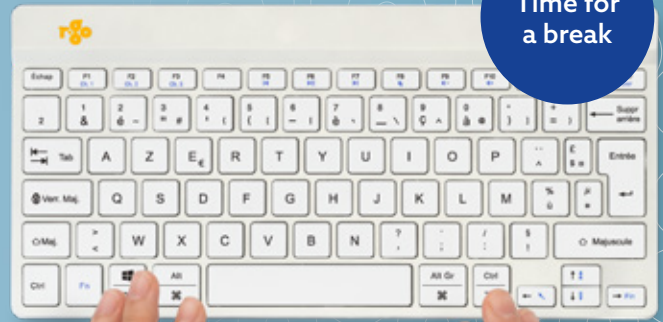

R-Go Break

Your personal break coach

Short movements during your working day are vital for your health! Micro breaks prevent overloading of small muscles and tendons and improve your concentration. Because breaks are often forgotten when you are focused at work, we've developed a break tool that reminds you to interrupt your work on time.

The patented R-Go Break software uses colour signals to indicate when it's time to take a break. During keyboard usage, the light changes colour, like a traffic light:

Green: you are working healthily!

Orange: time for a break

Red: You've missed a break

This way you will get positive feedback about your break behaviour. Download the **R-Go Break software** (www.r-go-break.com).

We care for our environment

We strive for circularity in the design and production of our products. For this commitment, we have received the **Ecovadis Platinum certificate**.

- ✓ All plastic and aluminium used for our compact keyboards is 100% recycled.
- ✓ Eco-friendly packaging made from recycled cardboard with FSC certified sleeves.