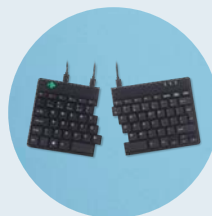

Also in Split variant

The R-Go Split Break consists of two separate parts for maximum freedom. Prevent RSI-complaints by typing with straight wrists.

Ultra-thin design

The keyboard is ultra-thin which reduces muscle tension and stimulates blood circulation. This prevents physical complaints.

Built-in magnet
Turn the Split Break keyboard from split to compact in one movement.

Lightweight
Easy to take with you, making it perfect for on the road!

Light keystroke
The special scissor mechanism in the keys provides a light keystroke so you need less strength to type.

All R-Go Break keyboards

R-Go Compact Break

R-Go Split Break

R-Go Numpad Break

	R-Go Compact Break	R-Go Split Break	R-Go Numpad Break
Wired	RGOCOUSWDBL ⁽¹⁾	RGOSP-USWIBL ⁽¹⁾	RGOCONMWDBL
Wireless	RGOCOUSWLBL ⁽¹⁾	Expected in 2023	RGOCONMWLBL