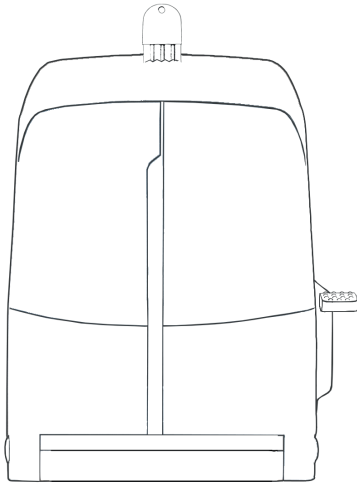

Raphael®
BY NORTHWOOD

Lever Roll Towel Dispenser

Loading Card

Follow these five easy steps to load your Raphael dispenser. All you need is your waffle key & Raphael roll towel.

Unlock & open
the dispenser