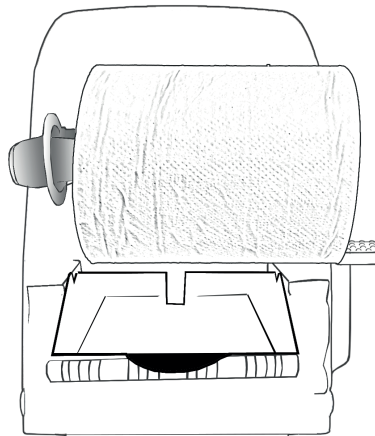

Raphael[®]
BY NORTHWOOD

Lever Roll Towel Dispenser

Loading Card

Follow these five easy steps to load your Raphael dispenser. All you need is your waffle key & Raphael roll towel.

Unlock & open
the dispenser

Load the roll with the
paper tail at the back
onto the left hand spindle

Load the roll onto
the right hand spindle
& click into place

Lift the bar & feed the paper
from the back of the roll & into
the barrel

Close the dispenser
& pump lever for paper

For more information:

www.northwood.co.uk/raphael

T: 01952 236 930

Product Code	LEVSMORA
Product Barcode	05010146007615
Product Description	Lever Control Roll Towel Dispenser
Date of Issue	28/04/2020

Specification Sheet

Colour	Smoke
Height (mm)	419
Width (mm)	329
Depth (mm)	235
Max Roll Capacity	250m
Compatible Product	RT1W250R / RT1B250R / RT2B200LR / RT1W150TP / RT2W125LP
Dispenser Key Features	<ul style="list-style-type: none"> ◆ Controlled lever pressure dispensing—reduces overuse ◆ Stub roll transfer—delivering zero waste and cost saving benefits ◆ BioKleen™ treated handle—improves washroom hygiene by inhibiting the growth and spread of bacteria ◆ ‘Towel In’ presentation—paper is enclosed and protected until dispensed ◆ Translucent—‘at-a-glance’ replenishment checks, with no need to open dispensers, reduces janitorial time