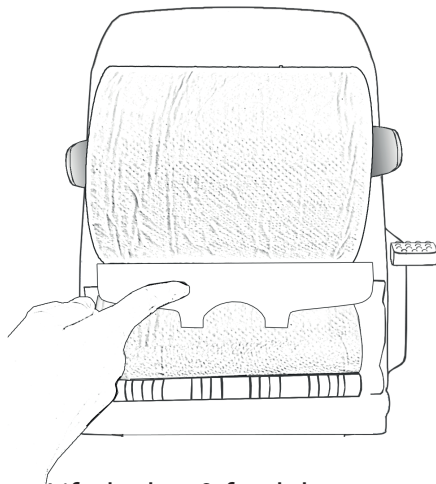

Raphael[®]
BY NORTHWOOD

Lever Roll Towel Dispenser

Loading Card

Follow these five easy steps to load your Raphael dispenser. All you need is your waffle key & Raphael roll towel.

Unlock & open
the dispenser

Load the roll with the
paper tail at the back
onto the left hand spindle

Load the roll onto
the right hand spindle
& click into place

Lift the bar & feed the paper
from the back of the roll & into
the barrel

Specification Sheet

Colour	Smoke
Height (mm)	419
Width (mm)	329
Depth (mm)	235
Max Roll Capacity	250m
Compatible Product	RT1W250R / RT1B250R / RT2B200LR / RT1W150TP / RT2W125LP
Dispenser Key Features	<ul style="list-style-type: none"> ◆ Controlled lever pressure dispensing—reduces overuse ◆ Stub roll transfer—delivering zero waste and cost saving benefits ◆ BioKleen™ treated handle—improves washroom hygiene by inhibiting the growth and spread of bacteria ◆ ‘Towel In’ presentation—paper is enclosed and protected until dispensed ◆ Translucent—‘at-a-glance’ replenishment checks, with no need to open dispensers, reduces janitorial time