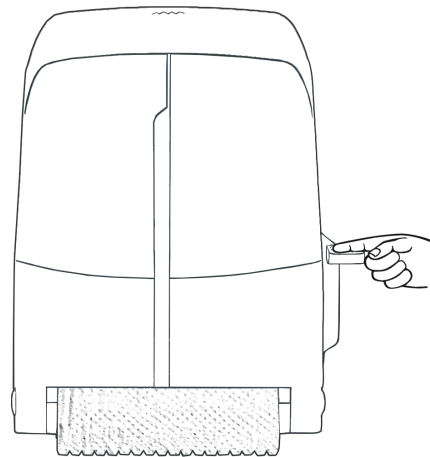

Raphael[®]
BY NORTHWOOD

Lever Roll Towel Dispenser

Loading Card

Follow these five easy steps to load your Raphael dispenser. All you need is your waffle key & Raphael roll towel.

Unlock & open
the dispenser

Load the roll with the
paper tail at the back
onto the left hand spindle

Load the roll onto
the right hand spindle
& click into place

Lift the bar & feed the paper
from the back of the roll & into
the barrel

Specification Sheet

Colour	Smoke
Height (mm)	419
Width (mm)	329
Depth (mm)	235
Max Roll Capacity	250m
Compatible Product	RT1W250R / RT1B250R / RT2B200LR / RT1W150TP / RT2W125LP
Dispenser Key Features	<ul style="list-style-type: none"> ◆ Controlled lever pressure dispensing—reduces overuse ◆ Stub roll transfer—delivering zero waste and cost saving benefits ◆ BioKleen™ treated handle—improves washroom hygiene by inhibiting the growth and spread of bacteria ◆ ‘Towel In’ presentation—paper is enclosed and protected until dispensed ◆ Translucent—‘at-a-glance’ replenishment checks, with no need to open dispensers, reduces janitorial time