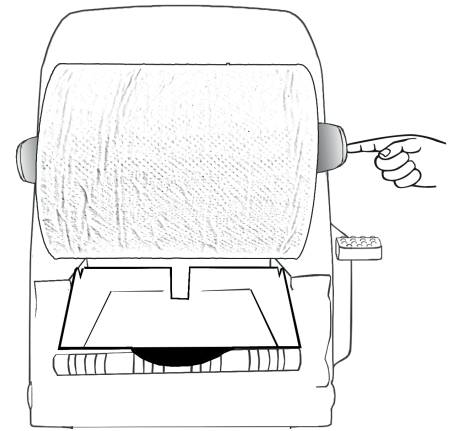

Raphael[®]
BY NORTHWOOD

Lever Roll Towel Dispenser

Loading Card

Follow these five easy steps to load your Raphael dispenser. All you need is your waffle key & Raphael roll towel.

Unlock & open
the dispenser

Load the roll with the
paper tail at the back
onto the left hand spindle

Load the roll onto
the right hand spindle
& click into place

Lift the bar & feed the paper
from the back of the roll & into
the barrel

Specification Sheet

Colour	Smoke
Height (mm)	419
Width (mm)	329
Depth (mm)	235
Max Roll Capacity	250m
Compatible Product	RT1W250R / RT1B250R / RT2B200LR / RT1W150TP / RT2W125LP
Dispenser Key Features	<ul style="list-style-type: none"> ◆ Controlled lever pressure dispensing—reduces overuse ◆ Stub roll transfer—delivering zero waste and cost saving benefits ◆ BioKleen™ treated handle—improves washroom hygiene by inhibiting the growth and spread of bacteria ◆ ‘Towel In’ presentation—paper is enclosed and protected until dispensed ◆ Translucent—‘at-a-glance’ replenishment checks, with no need to open dispensers, reduces janitorial time