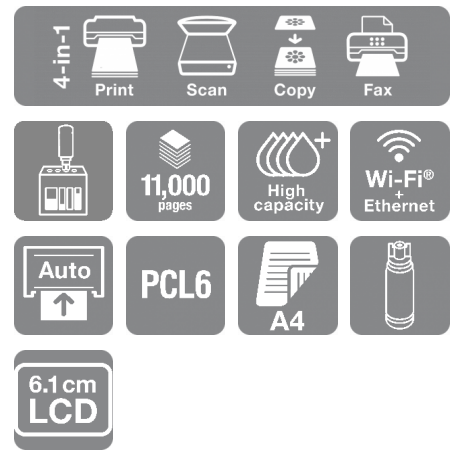

EcoTank ET-M3180

Print, scan, copy and fax with this EcoTank including 11,000 pages' worth of ink, and Ethernet, Wi-Fi and USB connectivity.

Mono EcoTank printer for business, with an extremely low TCO in a user-friendly, stylish and compact design. Print up to an amazing 11,000 pages with the included ink that comes in a bottle for mess-free, easy refills. Wi-Fi, USB and Ethernet connectivity, PCL support, and a fast FPOT of six seconds all help to keep productivity high.

Save money

A high ink yield combined with Epson's economical inkjet technology delivers a low TCO and a competitive cost per page.

Save time

This reliable cartridge-free printer features an enhanced ink filling system and easy-to-use ink bottles, keeping intervention to a minimum. Thanks to the ink tank being positioned at the front of the printer, with a clear view of the ink levels, this new design is compact and provides easy access for refilling. Its fast First Page Out Time (FPOT) of six seconds from sleep, and 20ppm print speed, mean you won't be waiting around for jobs.

Save energy

Unlike a laser, our inkjet technology doesn't need any heat during the printing process, helping to keep energy use low and reduce electricity bills.

Business features

Wi-Fi, Ethernet and USB connectivity and a compact footprint mean that it's easy to place on a desktop and connect to a user's PC or laptop.

DATASHEET / BROCHURE

KEY FEATURES

- **Low TCO and energy use**
Keep your printing costs extremely low
- **High ink yields**
Print up to 11,000 pages with the included ink
- **Save time**
Print, scan, copy and fax
- **Built for business**
Duplex printing and PCL support
- **Easy connectivity**
Wi-Fi, USB and Ethernet