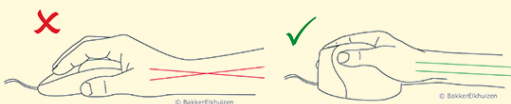

Evluent Standard Right

An ergonomic vertical mouse

More comfort and health benefits with a vertical mouse.

Prolonged mouse use can lead to physical discomfort, which is why using an ergonomic mouse is really important.

The Evluent Standard Right is a vertical mouse that is held in a handshake posture. This posture causes less lateral wrist-bending and forearm rotation.

The handshake position of vertical mice keeps the wrist from bending as much to the side while the forearm also turns inward to a lesser degree (Schmid, et al., 2015). This means that muscle activity in the forearm is less than it would be when using a conventional mouse (Quemelo & Vieira, 2013).

[Read more online](#)

Ergonomic: good arm and wrist posture.

Basic functions: 3 buttons, scroll wheel and fixed dpi settings.

Unique: easy to get used to.

Plug and Play: no driver installation needed.

Cable length: 215 cm.