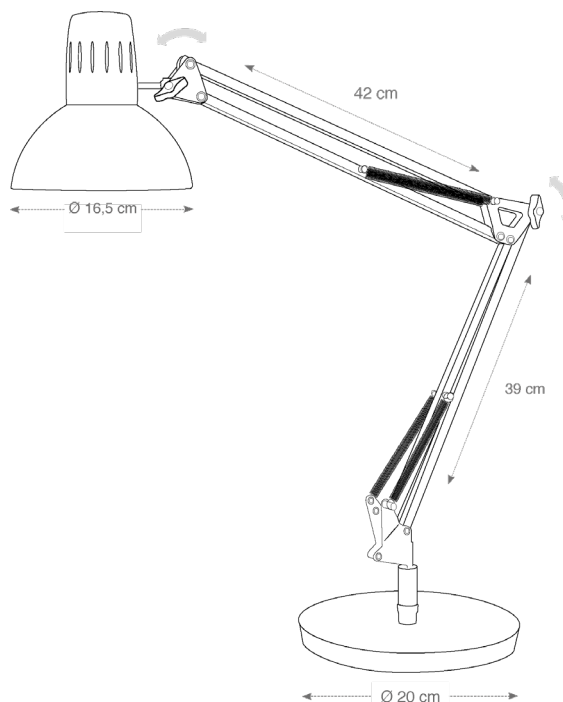

ARCHI

DESK LAMP

The original ARCHITECT desk lamp, with a classic and timeless style

PRODUCT FEATURES	
Reference	ARCHI N
EAN	3129710014972
Materials	Metal
Colors	Black
Light source	FLUO ou LED
Product dimensions	Head : Ø 16.5 cm
	Double arm length : 42 + 39 cm
	Base : 3 Kg - Ø 20 cm
	Cable length : 180 cm
Bulb type	Compatible with FLUO or LED bulbs (not supplied)
Energy class	According to bulb
Standard	EC
Guarantee	3 years
Origin	French design and development - Manufacturing in PRC

PACKAGING DIMENSIONS	
* sales unit (x1SU) carton	Dim. : 1.47,5 cm x L.30 cm x H.11.5 cm
	Weight : 5,2 Kg
* box master (x2SU)	Dim. : 1.49 cm x L.32 cm x H.25 cm
	Weight : 11 Kg

ALBA | ARCHI

Ce luminaire est compatible avec des ampoules des classes énergétiques:

A⁺⁺

A⁺

A

B

C

D

E

}

874/2012

Quand le beau rejoint l'utile