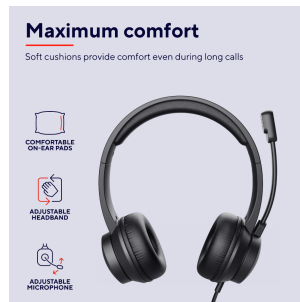

PRODUCT PICTORIAL 3