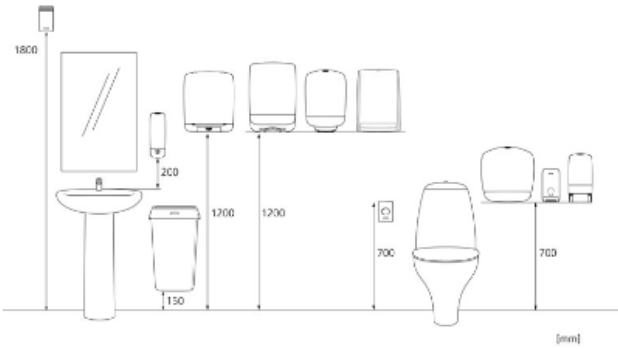

ISO9001

Product / Consumer pack

x 100 mm
y 204 mm
z 125 mm

Black

0.304 kg

Transport pack

x 108 mm
y 217 mm
z 134 mm

1

0.4 kg

6414300092186

Transport pallet

x 800 mm
y 1235 mm
z 1200 mm

315

151.15 kg

6414300092193

Measurements and installing