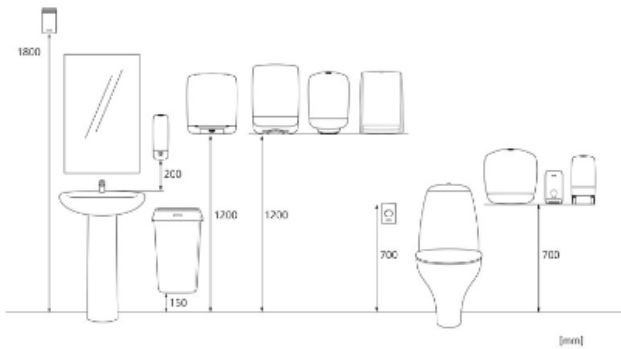

ISO9001

Product / Consumer pack

x 248 mm
y 350 mm
z 114 mm

Black

0.982 kg

Transport pack

x 256 mm
y 360 mm
z 123 mm

1

1.176 kg

6414300092087

Transport pallet

x 800 mm
y 1230 mm
z 1200 mm

81

120.406 kg

6414300092094

Measurements and installing