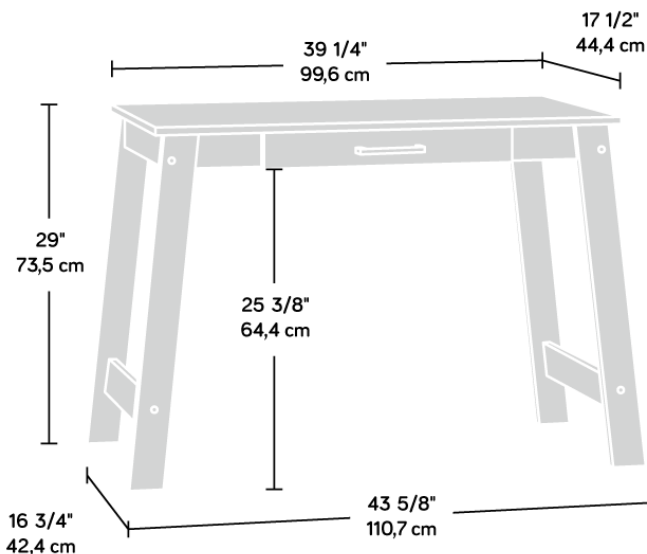

TRESTLE DESK SUMMER OAK

PRODUCT SHEET FURNITURE

- Home office 'trestle' style desk
 - Summer Oak effect
- Ideal student / hot desk for homework or laptop
 - Simple sleek design
 - Slim stationery drawer
 - Metal effect handle

| | |
|----------------|-----------|
| Width | 110.7 cm |
| Depth | 44.4 cm |
| Height | 73.5 cm |
| Carton Height | 5.72 cm |
| Carton Width | 46.2 cm |
| Carton Depth | 106.52 cm |
| Box Volume | 0.028 cbm |
| Weight (gross) | 14.5 kg |

N.B: All measurements are approximate