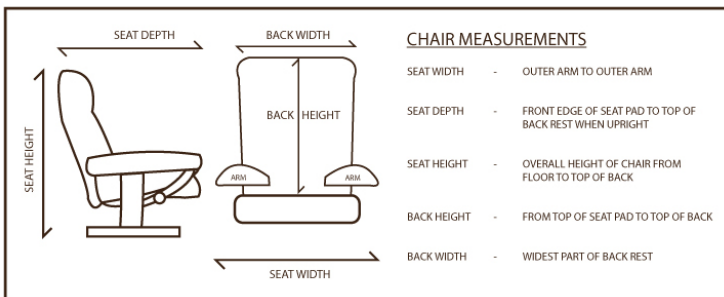

### OTHER

- Luxury recliner chair with matching footstool
  - Swivel and recline function
  - Stylish Natural wood star base
  - Requires easy self assembly
- Available in Cream, Brown and Grey (leather look) or Light Grey, Greystone and Oatmeal (fabric)

Seat Width	80 cm
Seat Depth	84 cm
Seat Height	107 cm
Back Height	70 cm
Back Width	67 cm
Carton Depth	66 cm
Carton Width	88 cm
Carton Height	49 cm
Box Volume	0.285 cbm
Net Weight	21.5 Kg
Gross Weight	25.5 Kg

N.B: All measurements are approximate