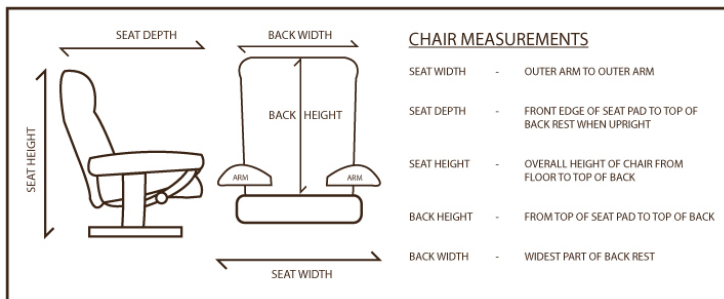

“NEWARK” RECLINER PRODUCT SHEET

OTHER

- Luxury recliner chair with matching footstool
 - Swivel and recline function
 - Stylish matching base
 - Requires easy self assembly
- Available in Ash, Barley or Cloud (fabric)

Seat Width	80 cm
Seat Depth	78 cm
Seat Height	107 cm
Back Height	73 cm
Back Width	62 cm
Carton Depth	52 cm
Carton Width	92 cm
Carton Height	67 cm
Box Volume	0.320 cbm
Net Weight	24.8 kg
Gross Weight	28.5 kg

Ash
Fabric

Barley
Fabric

Cloud
Fabric

-Suggested maximum user weight: 115 kg

N.B: All measurements are approximate