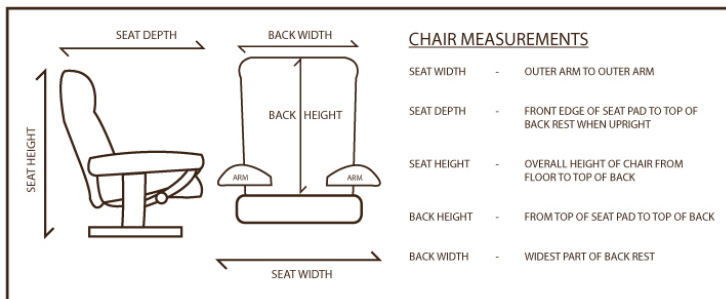

BROOKHAVEN RECLINER PRODUCT SHEET

OTHER

- Luxury recliner chair with matching footstool
 - Plush headrest and wrap-around arm cushions
 - Swivel and recline function
 - Stylish matching base
 - Requires easy self assembly
- Available in Mushroom, Pebble, Olive Green, Navy, Grey and Cinder (leather look)

Seat Width	79 cm
Seat Depth	78 cm
Seat Height	112 cm
Back Height	73 cm
Back Width	63 cm
Carton Depth	67 cm
Carton Width	88 cm
Carton Height	54 cm
Box Volume	0.318 cbm
Net Weight	25 kg
Gross Weight	29 kg

-Suggested maximum user weight: 115 kg

N.B: All measurements are approximate