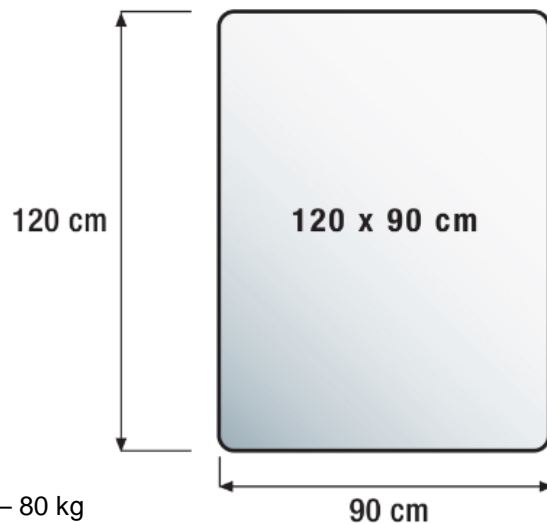

## APET CHAIR MAT (90 x 120) – CARPET

### PRODUCT SHEET

- APET chair and floor protection mat for carpets up to 9 mm thick
  - 90 x 120 cm
- Manufactured from eco-friendly, highly sustainable APET material (easily recyclable)
  - Gripper backed for carpets
- Durable and protective barrier against damage caused to carpets by chairs on castors
- Provides a rigid, ergonomic easy-glide surface for castor based chairs
- High impact resistance for premium performance
  - No cupping or sinking
- Extremely durable and long lasting floor protection
- High clarity allows beautiful flooring to shine through
  - Compatible with under floor heating systems
  - Emission free
  - 100% recyclable
- Manufactured in the UK with 50% of the manufacturing site's energy derived from renewable sources
  - 5 Year Limited Warranty

Recommended max weight including user and chair – 80 kg