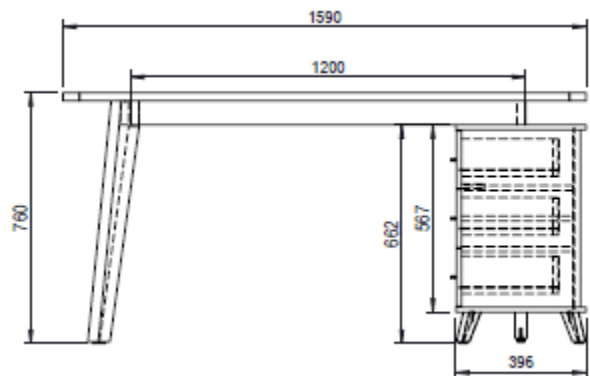

AXIS DESK PRODUCT SHEET FURNITURE

- Home office desk in Beaufort Oak effect finish and Cool Grey accents
 - Spacious work area
- Desk can be built left or right hand return
 - Three storage drawers
 - Five storage Shelves
- Storage layout can be reversed

Width – Storage/Desk	119.5/159 cm
Depth – Storage/Desk	39.6/55 cm
Height – Storage/Desk	66.2/76 cm
Carton Height – carton 1 - carton 2	131.8 cm 171.3 cm
Carton Width – carton 1 - carton 2	48.9 cm 64.3 cm
Carton Depth – carton 1 - carton 2	11 cm 8.8 m
Box Volume – CT1/CT2	0.0969/0.0709 cbm Total: 0.1678
Weight (gross) – CT1/CT2	29 / 28.5kg Total: 57.5 kg

N.B: All measurements are approximate