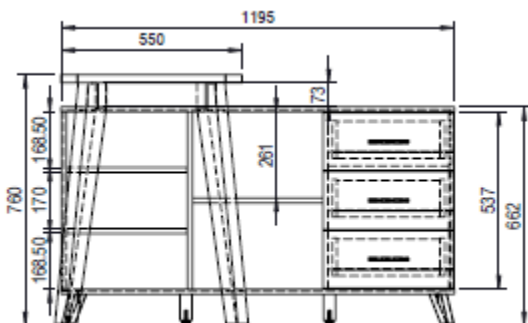

AXIS DESK PRODUCT SHEET FURNITURE

- Home office desk in Beaufort Oak effect finish and Cool Grey accents
 - Spacious work area
- Desk can be built left or right hand return
 - Three storage drawers
 - Five storage Shelves
- Storage layout can be reversed

Width – Storage/Desk	119.5/159 cm
Depth – Storage/Desk	39.6/55 cm
Height – Storage/Desk	66.2/76 cm
Carton Height – carton 1 - carton 2	131.8 cm 171.3 cm
Carton Width – carton 1 - carton 2	48.9 cm 64.3 cm
Carton Depth – carton 1 - carton 2	11 cm 8.8 m
Box Volume – CT1/CT2	0.0969/0.0709 cbm Total: 0.1678
Weight (gross) – CT1/CT2	29 / 28.5kg Total: 57.5 kg

N.B: All measurements are approximate