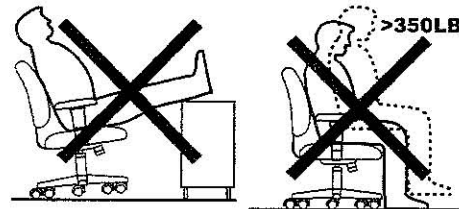

Teknik Office Ltd, West One 63-67 Bromham Road, Bedford, MK40 2FG TEL:01234 328804 FAX:01234 342446

If you encounter any problems with the operation of your chair, please refer to the downloads section of our web site - www.teknikoffice.co.uk