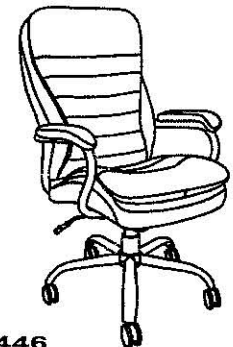

MODEL : GOLIATH B991

**IMPORTANT NOTICE:
HARDWARE PACKAGE IS ATTACHED ON THE
BOTTOM OF SEAT CUSHION.**

(1)  Back	(2)  Seat & Mechanism	(3)  Arm Frame
(4)  L370 W/Casters	(5)  Knee Tilt Gas Lift	
(A)-4pcs  M6*30 BACK BAR SCREW	(B)-1pcs  M6*55 BACK SCREW	(C)-1pcs  CAP
(D)-8pcs  M6*25 ARM SCREW	(E)-1pcs  ALLEN KEY	

Max User Weight 350lbs/159Kilos

Teknik Office Ltd, West One 63-67 Bromham Road, Bedford, MK40 2FG TEL:01234 328804 FAX:01234 342446

If you encounter any problems with the operation of your chair, please refer to the downloads section of our web site - www.teknikoffice.co.uk