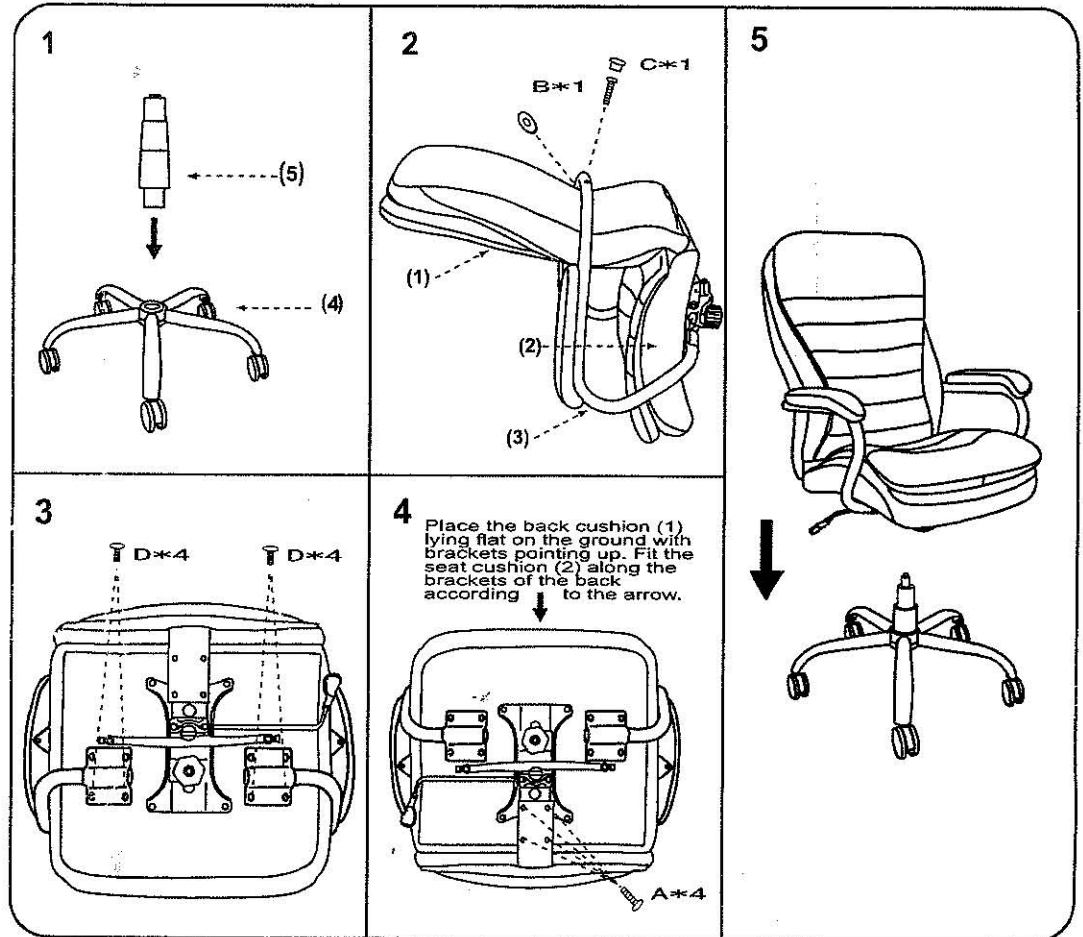

MODEL : GOLIATH B991

**IMPORTANT NOTICE:
HARDWARE PACKAGE IS ATTACHED ON THE
BOTTOM OF SEAT CUSHION.**

(1)  Back	(2)  Seat & Mechanism	(3)  Arm Frame
(4)  L370 W/Casters	(5)  Knee Tilt Gas Lift	
(A)-4pcs  M6*30 BACK BAR SCREW	(B)-1pcs  M6*55 BACK SCREW	(C)-1pcs  CAP
(D)-8pcs  M6*25 ARM SCREW	(E)-1pcs  ALLEN KEY	