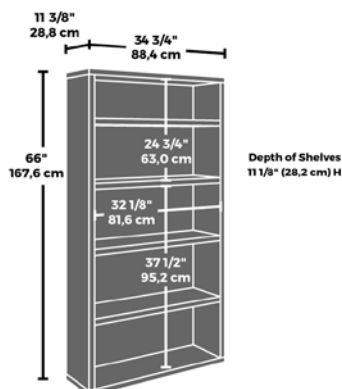

AFFILIATE 5 SHELF BOOKCASE

PRODUCT SHEET

FURNITURE

Product Code : 5427457

- Durable, strong but lightweight 1 ¼ inch thick panel construction
- 3 adjustable shelves offering ample storage
- Hudson Elm Effect Finish

N.B: All measurements are approximate