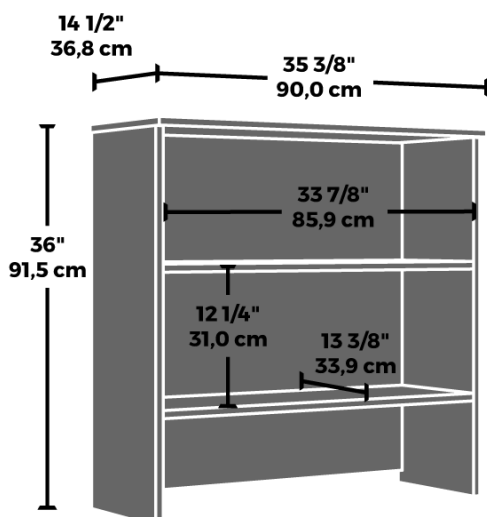

AFFILIATE HUTCH FOR STORAGE UNITS

PRODUCT SHEET

FURNITURE

Product Code : 5427430

N.B: All measurements are approximate

- Clutter free storage
- Extra storage with two open fixed shelves
- Attaches to Affiliate items 5427412 and 5427871
- Hudson Elm Effect Finish