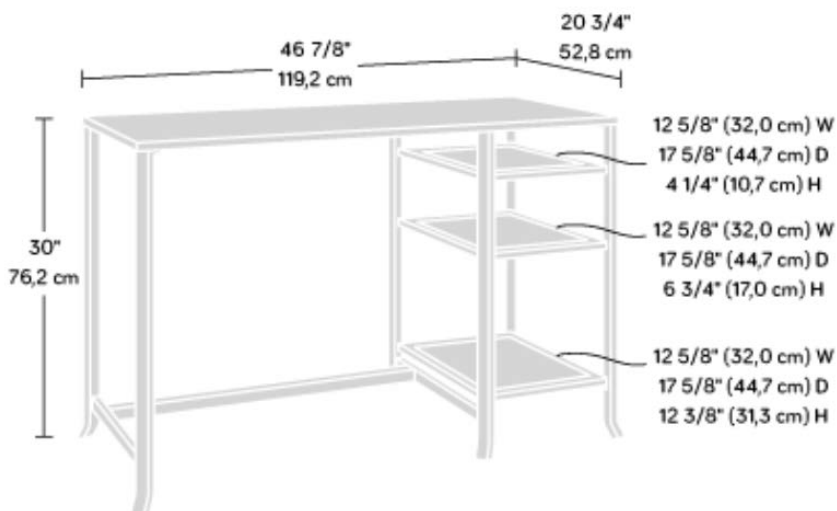

CITY CENTRE DESK PRODUCT SHEET FURNITURE

- Home office desk in Champagne Oak finish
 - Durable, satin taupe metal frame
 - Generous work area
- Can be assembled with shelves on left or right side
 - Shelves feature perforated metal construction
 - 360 degree all round finish

Width	119.2 cm
Depth	52.8 cm
Height	76.2 cm
Carton Height	132.5 cm
Carton Width	61.5 cm
Carton Depth	10.5 cm
Box Volume	0.086 cbm
Weight (gross)	19.4 kg

N.B: All measurements are approximate