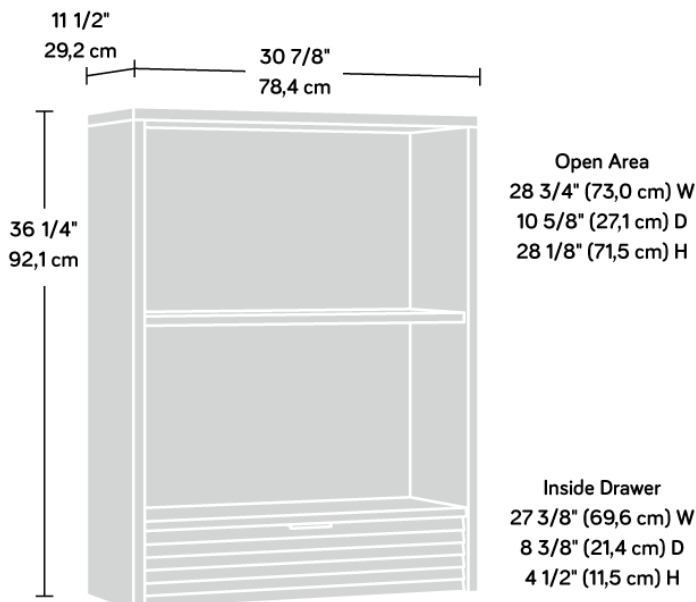

ELSTREE HUTCH WITH DRAWER

PRODUCT SHEET

FURNITURE

- Hutch with drawer in Spiced Mahogany finish
- Hutch attaches to Elstree Storage Cabinet (5426909)
- One adjustable shelf for flexible storage options
- Pull out drawer on felt gliders for additional storage.

Width	78.4 cm
Depth	29.2 cm
Height	92.1 cm
Carton Height	102.9 cm
Carton Width	41.4 cm
Carton Depth	19 cm
Box Volume	0.080 cbm
Weight (gross)	28.3 kg

N.B: All measurements are approximate