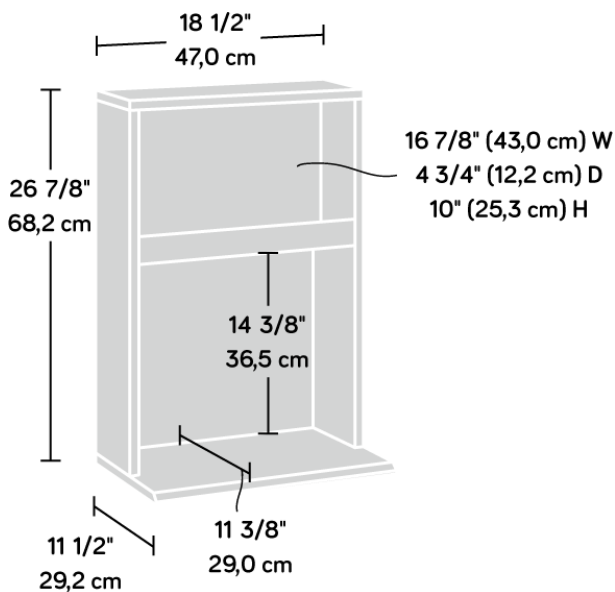

Width	47 cm
Depth	29.2 cm
Height	68.2 Cm
Carton Height	74.3 cm
Carton Width	53.7 cm
Carton Depth	9.5 cm
Box Volume	0.037cbm
Weight (gross)	10.3 kg

N.B: All measurements are approximate