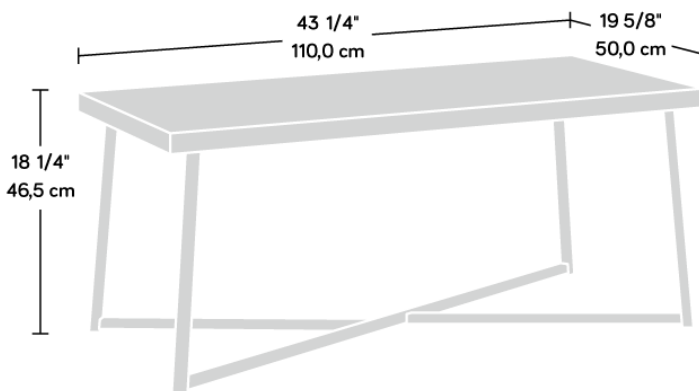

CANYON LANE COFFEE TABLE

PRODUCT SHEET

FURNITURE

- Coffee table in Brew Oak finish with Grand Walnut accents
- Power coated metal base for durability
- 360 degree all round finish (can be freestanding)
- Sturdy 1 1/2 " thick top
- Strong and lightweight design

Width	110 cm
Depth	50 cm
Height	46.5 cm
Carton Height	123 cm
Carton Width	59.5 cm
Carton Depth	11 cm
Box Volume	0.805 cbm
Weight (gross)	10.5 kg

N.B: All measurements are approximate