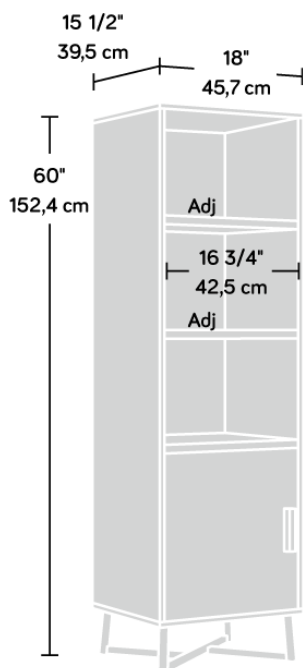

CANYON LANE 3 SHELF BOOKCASE WITH DOOR

PRODUCT SHEET

FURNITURE

- Three shelf bookcase with door in a Brew Oak finish with Grand Walnut accents
- Three adjustable shelves
- Black powder coated metal base
- Sturdy 1" thick shelves
- Hidden storage behind door
- Door can be assembled to open either left or right

Behind Door
 16 5/8" (42,3 cm) W
 14 3/4" (37,4 cm) D
 17 5/8" (44,7 cm) H

Width	45.7 cm
Depth	39.5 cm
Height	152.4 cm
Carton Height	153.5 cm
Carton Width	50.9 cm
Carton Depth	14.4 cm
Box Volume	0.116 cbm
Weight (gross)	27.3 kg

N.B: All measurements are approximate