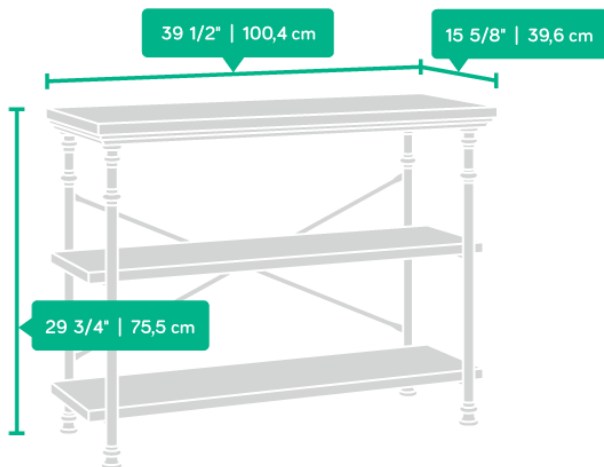

PRODUCT INFORMATION SHEET

CONSOLE

CANAL HEIGHTS COLLECTION

Features:

- Console in Northern Oak finish.
- Accommodates up to a 42" TV weighing 15.8kg or less.
- Two spacious 25 mm thick shelves.
- Decorative, powder-coated metal frame.
- Rear crossbars for stability.
- Finished on all sides for versatile placement.

Dimensions:

Width	100.4 cm
Depth	39.6 cm
Height	75.5 cm
Carton Height	20.5 cm
Carton Width	109 cm
Carton Depth	48.5 cm
Box Volume	0.108 cbm
Weight (gross)	31.29 kg

N.B: All measurements are approximate