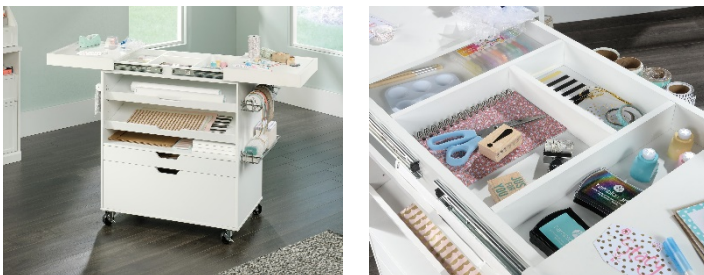

CRAFT CART WHITE

PRODUCT SHEET

CRAFT FURNITURE

- Multi-functional craft cart in a white finish
- Spacious work area with slide-out top features hidden divided storage for miscellaneous items
- Two height adjustable shelves can be set at an inclined angle for easy access storage of craft paper etc
- Two storage drawers with metal runners
- Metal baskets conveniently store/dispense ribbon and tape
- Storage on back of the cart is perfect for wrapping paper/fabrics
- Easy-roll castors

Width	94.6 cm
Depth	49.4 cm
Height	91.4 cm
Carton Height	17.5 cm
Carton Width	94 cm
Carton Depth	84 cm
Box Volume	0.138 cbm
Weight (gross)	42.9 kg

N.B: All measurements are approximate