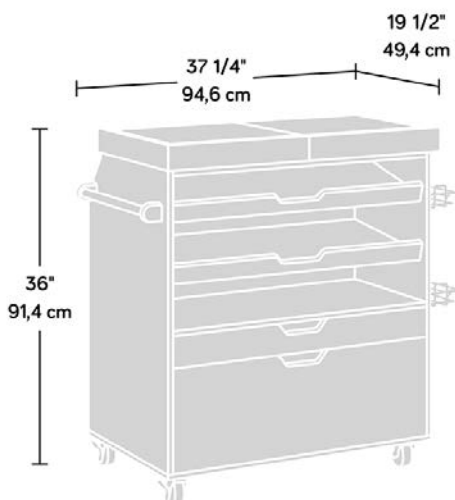

CRAFT CART WHITE

PRODUCT SHEET

CRAFT FURNITURE

- Multi-functional craft cart in a white finish
- Spacious work area with slide-out top features hidden divided storage for miscellaneous items
- Two height adjustable shelves can be set at an inclined angle for easy access storage of craft paper etc
- Two storage drawers with metal runners
- Metal baskets conveniently store/dispense ribbon and tape
- Storage on back of the cart is perfect for wrapping paper/fabrics
- Easy-roll castors

Width	94.6 cm
Depth	49.4 cm
Height	91.4 cm
Carton Height	17.5 cm
Carton Width	94 cm
Carton Depth	84 cm
Box Volume	0.138 cbm
Weight (gross)	42.9 kg

N.B: All measurements are approximate