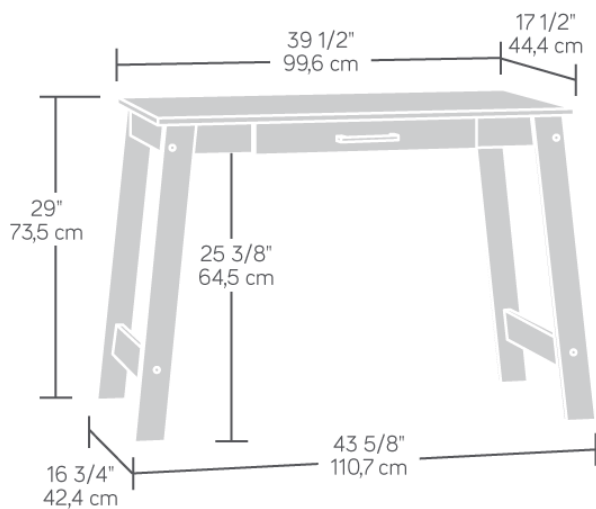

PRODUCT INFORMATION SHEET

TRESTLE DESK

FURNITURE

Features:

- Home office 'trestle' style desk
- Cinnamon cherry effect
- Ideal student / hot desk for homework or laptop
- Simple sleek design
- Slim stationery drawer
- Silver effect plastic handle

Dimensions:

Width	110.7 cm
Depth	44.4 cm
Height	73.5 cm
Carton Height	5.72 cm
Carton Width	46.2 cm
Carton Depth	106.52 cm
Box Volume	0.028 cbm
Weight (gross)	14.5 kg

N.B: All measurements are approximate