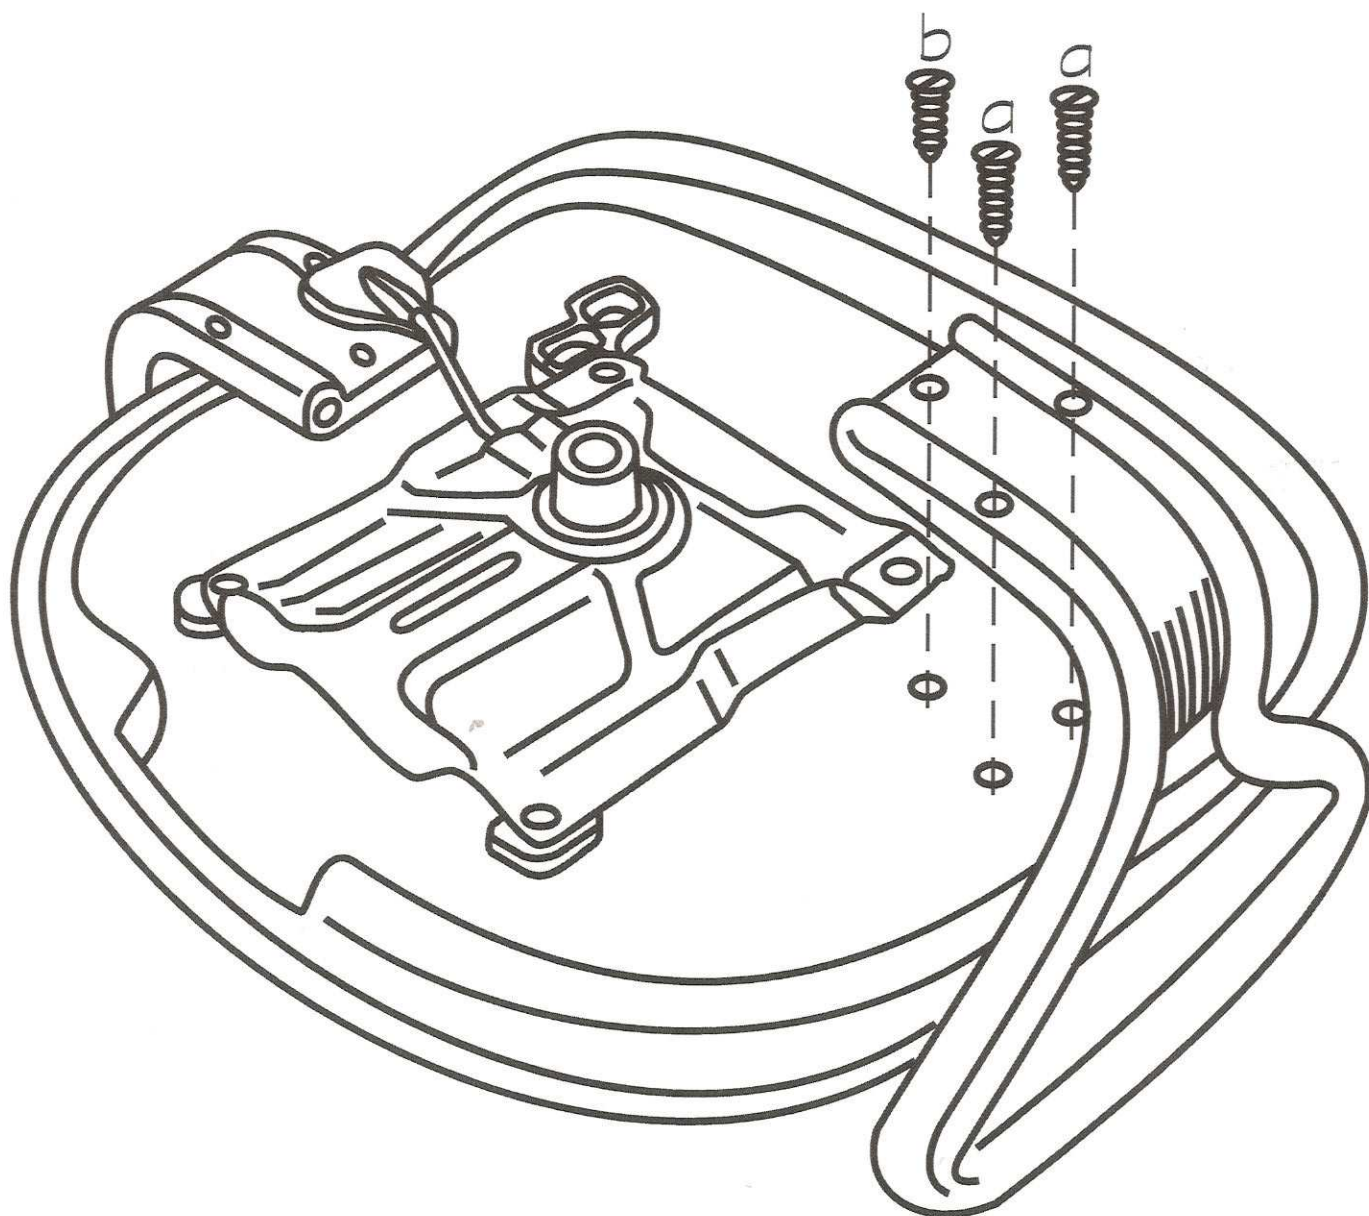

Assembly instruction for STANDARD arms

4x  25mm (a)

2x  20mm (b)

*Standard arms are compatible with the following Teknik Office products:
Price Blaster High, Price Blaster Medium, Metro High PC, Metro High Lux Syncro.*