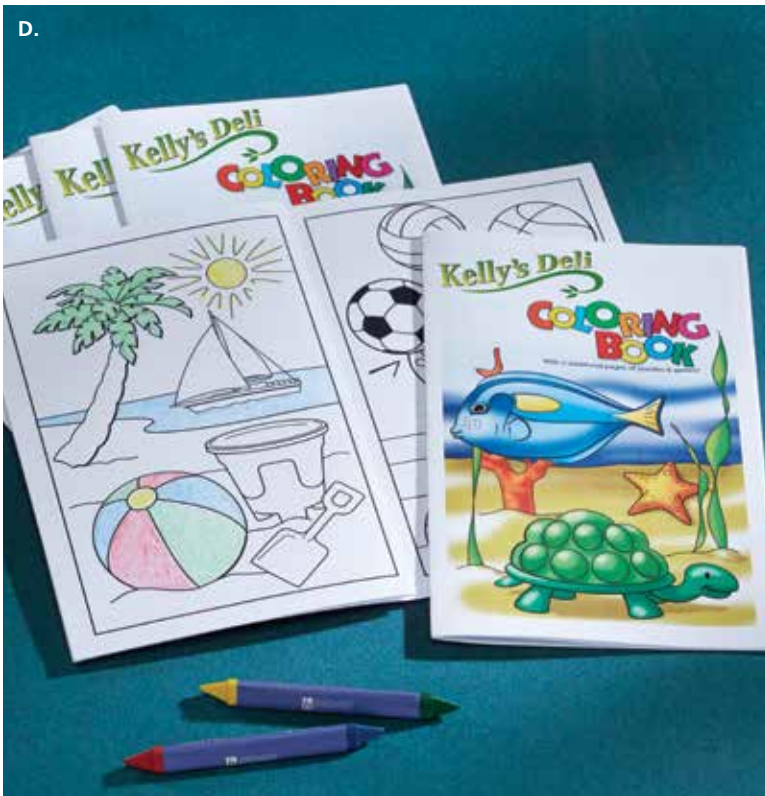

Coloring Book