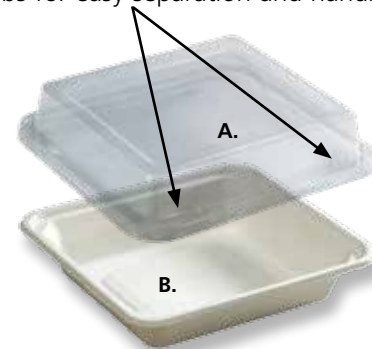

38 oz. Container and Lid
(Lid sold separately)

Tabs for easy separation and handling

Catering Box and Lid 4 Compartment
(Lid sold separately)

Tabs for easy separation and handling