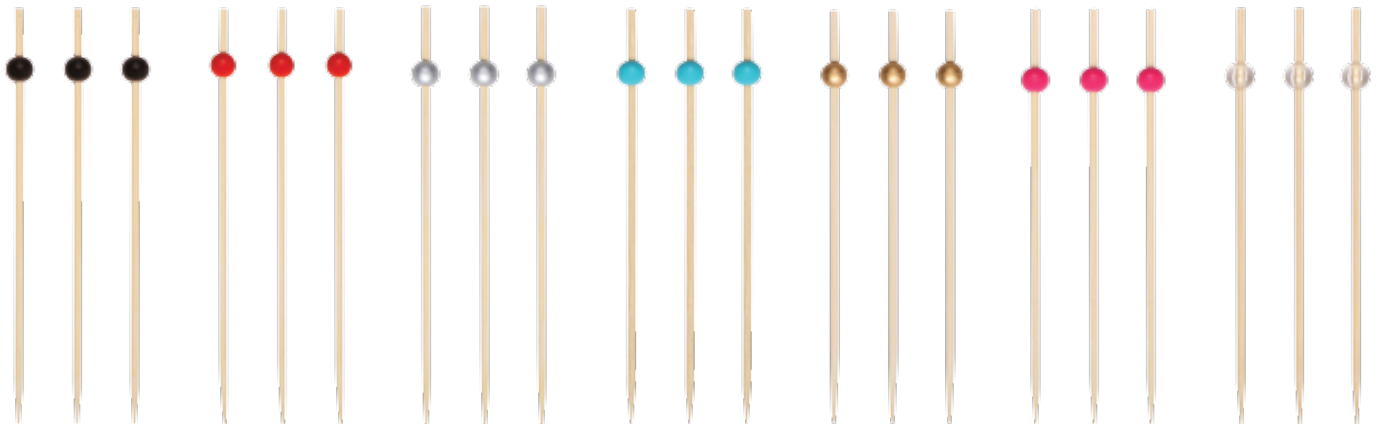

SILVER
600160

GOLD
600161

AMERICAN FLAG
600229

GLUTEN FREE
600166

BLACK SMALL PICKS

BLACK LARGE PICK

PICKS - SMALL
3-1/2", 500 CASE COUNT

BLACK
600151

SCARLET
600152

SILVER
600153

TURQUOISE
600154

GOLD
600155

FUCHSIA
600156

CLEAR
600178

PICKS - LARGE
6", 500 CASE COUNT

BLACK
600145