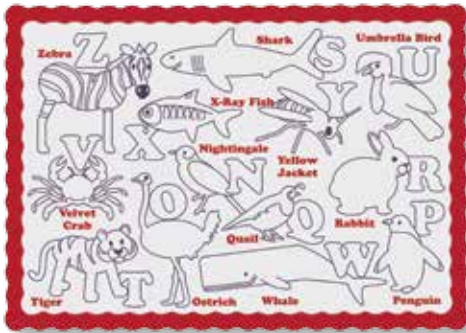

Coloring Book

Coloring Book

Coloring Book - 10 pages of activities

Size	Case Count	Item No.
8-1/2" x 5-1/2"	100 Books	120815

*Cedar Grove Accepted

Color Me Placemats®

Just for Kidz!®

Color Me Placemat® Combo - with crayons - 4 designs per case