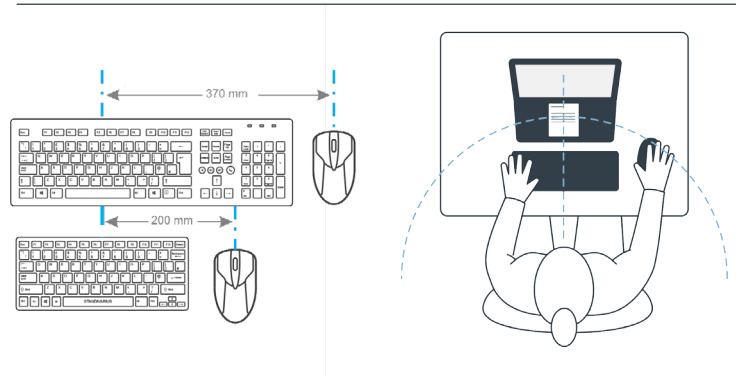

## Ergonomic features

- Ultra-slim design to slip into a laptop bag
- Low travel, scissor-key structure for an excellent typing experience
- Rigid aluminium casing with attachable tilt-strip
- Full-sized keycaps with hi-definition markings
- It comes with a protective sleeve, making it portable, ideal for hybrid work

## Technical specifications

Angle settings	0 degree or 5 with attachable tilt-strip
Size	308 x 112 x 8mm
Weight	260 g
Connectivity	robust 2.4 Ghz wireless connection
Switch	Off switch for travelling
Keys	83 full sized keys, low impact scissor
Special features	rigid aluminium case, travel sleeve
Product code	ST352321 - UK, black
	ST352321 - DK - Danish, black
	ST353021 - DE - German, black
	ST353021 - NL - Dutch, black
	ST353021 - SE - FI - Swedish/Finish,