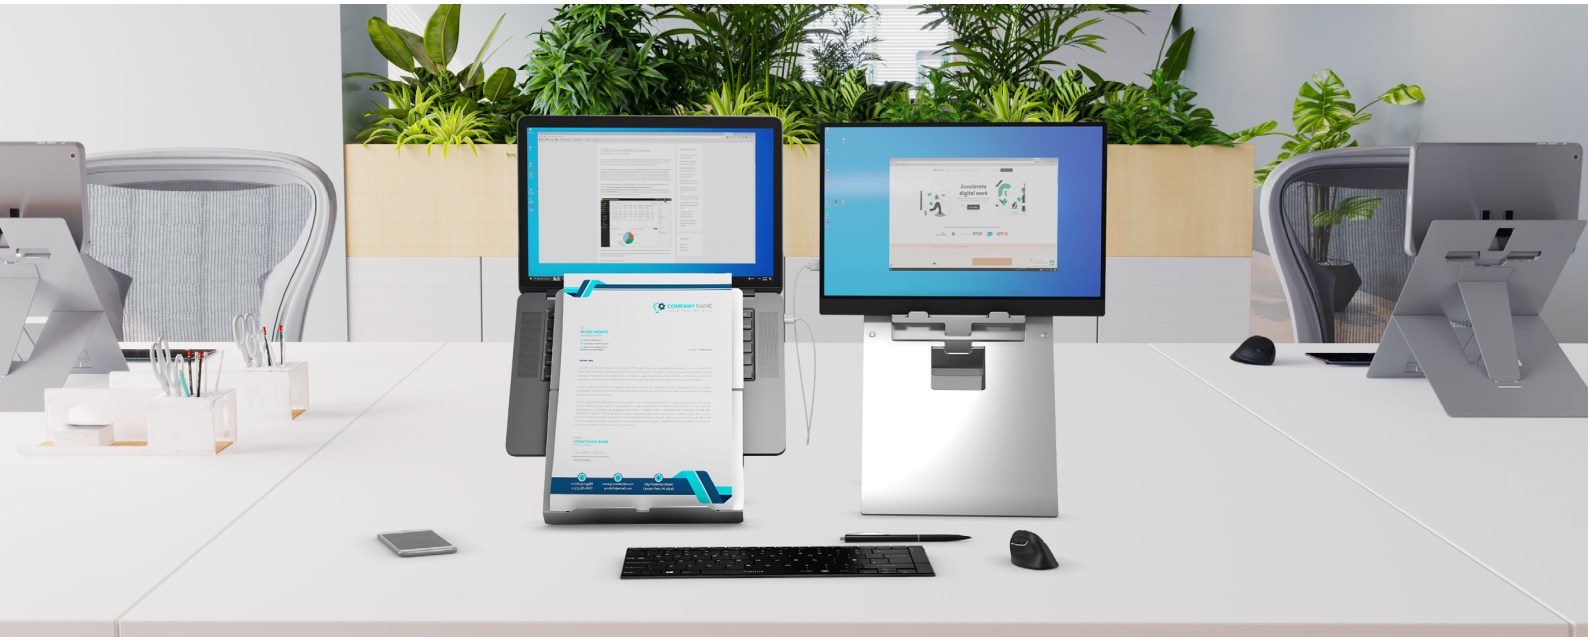

standivarius

standivarius
DMR Ergonomics SRL
Calea Circumvalatiunii nr 37 / 27
300671 Timisoara
Romania

UK: uk@standivarius.com / ++ 44 115 647 7406
Northern Europe (SE, FI, DK, NO) nordics@standivarius.com / ++46 10 551 6270
Benelux (B, NL, L): benelux@standivarius.com / ++40 723 014912
DACH (D, A, CH): dach@standivarius.com / ++40 728 160023
standivarius.com/aero-evo/Other:office@standivarius.com/ ++40 728 160023

standivarius.com