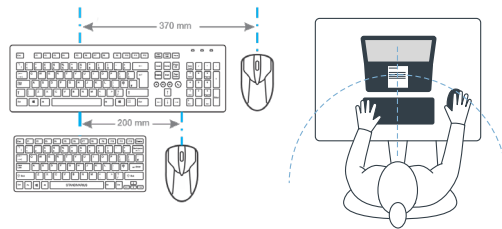

Keyboard Ergonomics

Reasons to Buy

Work Anywhere with Ease: Lightweight and compact, it's perfect for working on the go.

Connect Your Way: Enjoy the flexibility of Bluetooth or a 2.4GHz nano-receiver.

Stay Productive Longer: Long battery life keeps you focused without constant recharging.