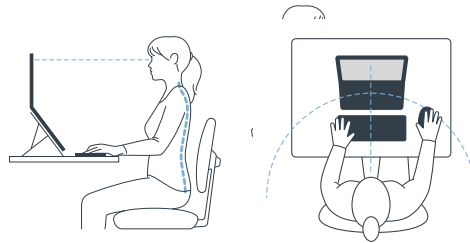

Aero evo

Attachable laptop stand

Key Features and Benefits

Ergonomic Design & Compliance: Fully complies with European and UK ergonomic regulations, raising screen to enable ergonomic work posture.

Portability: Folds flat to easily fit in a laptop bag.

Lifetime Warranty: Guaranteed for life against malfunction.

Small Footprint: Minimal desk space required.

Quick Technical Specifications

Laptop height settings	46 to 60 degrees, 5 adjustments
Suits laptops	12-17 inch screen diagonal, up to 5 kg
Footprint on table	min. 170 x 238 mm
Size when folded	211 x 238 x 2.5 mm
Weight	190g
Usage	attached to the bottom of the laptop
Colour	natural aluminium
Product code	ST101511

Laptop Stand Ergonomics

Reasons to Buy

Boost Your Productivity: Improve your work efficiency with Aero evo's ergonomic design, which enhances comfort and reduces strain, for increased productivity.

Ease Your Neck & Back Discomfort: Aero evo elevates your laptop to reduce pain and support healthier posture during long work sessions.