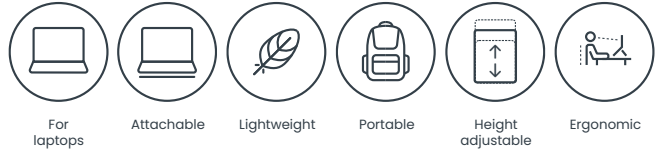

Aero evo

Attachable laptop stand

Key Features and Benefits

Ergonomic Design & Compliance: Fully complies with European and UK ergonomic regulations, raising screen to enable ergonomic work posture.

Portability: Folds flat to easily fit in a laptop bag.

Lifetime Warranty: Guaranteed for life against malfunction.

Small Footprint: Minimal desk space required.