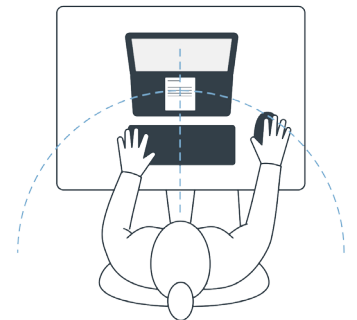

Technical specifications

Size	84 x 100 x 75 mm
Weight	100 g
Connectivity	robust 2.4 Ghz wireless connection via
DPI	800/1200/1600
Hand size	for women – medium hands / for
Buttons	6: left, right, scroll + click, forward,
Power	AA battery x 1 (battery life: approx. 6
Compatibility	Win 7, 8, 10 / MacOS / Android
Product code	ST304020