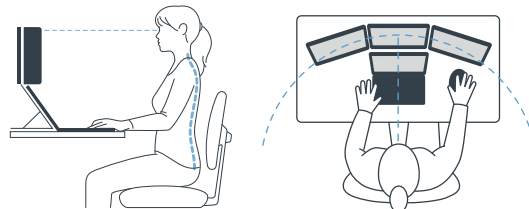

Triple Screen Ergonomics

Reasons to Buy

Triple Your Productivity: The triple-screen setup helps you multitask more efficiently by over 50% – ideal for managing apps, tools, or data side by side.

Improve Posture, Reduce Strain: Adjustable viewing angles support a more ergonomic setup, helping reduce neck and eye fatigue during long sessions.

Take It Anywhere: Folds neatly into a single unit that fits in a laptop bag, making it easy to set up a full workstation wherever you go.