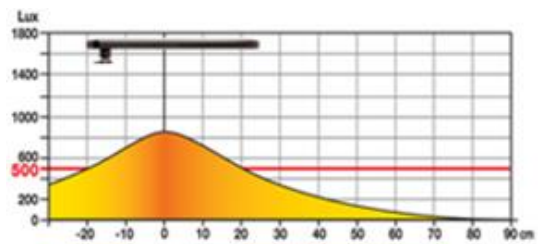

DIMENSIONS

Ideal packaging for Retail Stores

Lux curve (40 cm from work surface)

Lifetime
40 years

SOURCE

LED built-in*: rated power 5,6 W

* Cannot be replaced

DRIVER: removable on plug

SPECTRAL CURVE

Eye-safe

DIRECTIVES

CE RoHS

SAP no.	Colours	Energy Consumption KW/1000h	Lumen	Lm/W*	Colour T°	CRI	Source's lifetime**	Warranty	Origin	Net weight Kg	EAN code
400033683	Black	4,2	460	109	3050 K	>80	40 years	1 year		2,88	3595560005796
400033684	Metal Grey	4,2	460	109	3050 K	>80	40 years	1 year		2,88	3595560005802