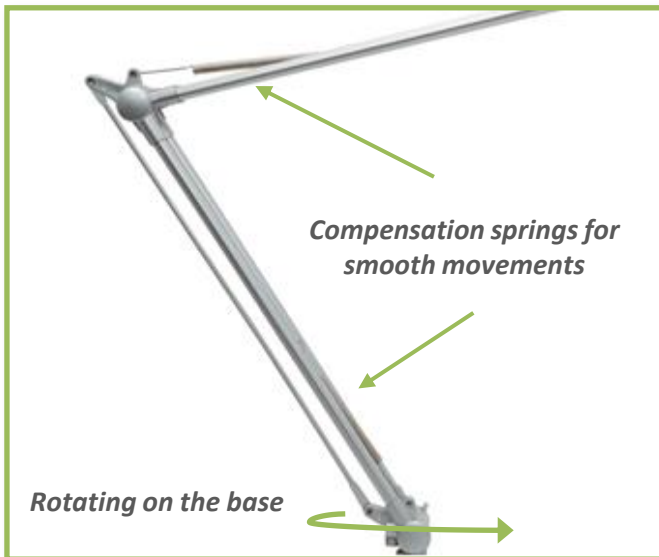

1st PRICE

and quality lighting

*Base + Clamp
supplied*

MONEY-SAVING

At short and long term

Mamboled presents a lot of qualities:

- The cheapest lamp in the LED range
- A good luminous efficacy: 109 lm/w (= good lighting for a low consumption)
- Consumes twice less than a fluorescent lamp = real electricity cost-savings

QUALITATIVE

Mamboled provides a quality lighting: powerful and warm. **It is equipped with a diffuser** enabling a better sharing out of the light on the work surface.

MOVEMENTS

Its double articulated arm equipped with compensation springs allows very large and smooth movements. Its head is revolving in all directions. Supplied with base and clamp.

*Compensation springs for
smooth movements*

Rotating on the base

Switch on the head

Revolving head

Anti-glare diffusor

“Mamboled, a small investment for a very good lighting quality”

2 colours:

- **Black**

DIMENSIONS

Ideal packaging for Retail Stores

Lux curve (40 cm from work surface)

Lifetime
40 years

SOURCE

LED built-in*: rated power 5,6 W

* Cannot be replaced

DRIVER: removable on plug