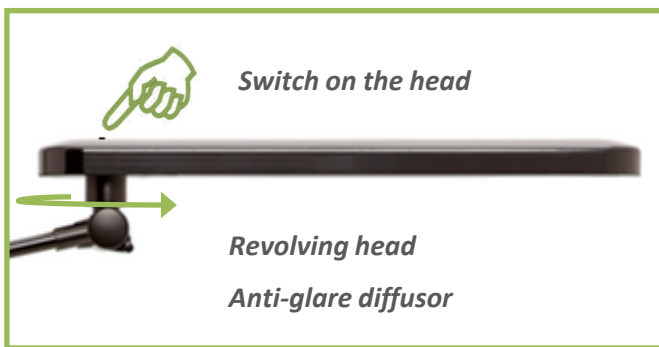

QUALITATIVE

Mamboled provides a quality lighting: powerful and warm. **It is equipped with a diffuser** enabling a better sharing out of the light on the work surface.

MOVEMENTS

Its double articulated arm equipped with compensation springs allows very large and smooth movements. Its head is revolving in all directions. Supplied with base and clamp.

*Compensation springs for
smooth movements*

Rotating on the base

Switch on the head

Revolving head

Anti-glare diffusor

“Mamboled, a small investment for a very good lighting quality”

2 colours:

- **Black**

DIMENSIONS

Ideal packaging for Retail Stores

Lux curve (40 cm from work surface)

Lifetime
40 years

SOURCE

LED built-in*: rated power 5,6 W

* Cannot be replaced

DRIVER: removable on plug