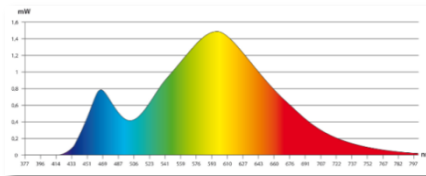

DIMENSIONS

Ideal packaging for Retail Stores

Lux curve (40 cm from work surface)

Lifetime
40 years

SOURCE

LED built-in*: rated power 5,6 W

* Cannot be replaced

DRIVER: removable on plug

SPECTRAL CURVE

Eye-safe

DIRECTIVES

CE RoHS

SAP no.	Colours	Energy Consumption KW/1000h	Lumen	Lm/W*	Colour T°	CRI	Source's lifetime**	Warranty	Origin	Net weight Kg	EAN code
400033683	Black	4,2	460	109	3050 K	>80	40 years	1 year		2,88	3595560005796
400033684	Metal Grey	4,2	460	109	3050 K	>80	40 years	1 year		2,88	3595560005802