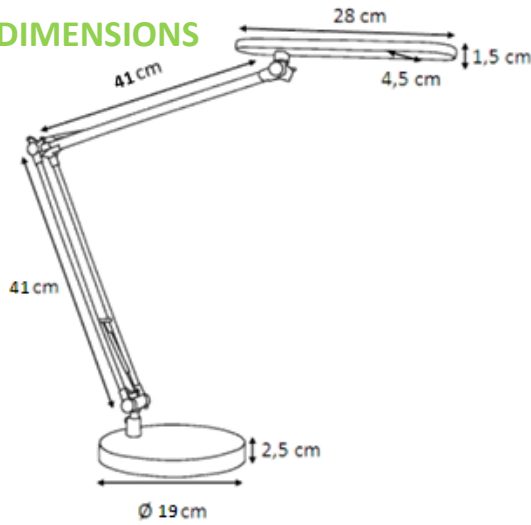

DIMENSIONS

Ideal packaging for Retail Stores

Lux curve (40 cm from work surface)

Lifetime
40 years

SOURCE

LED built-in*: rated power 5,6 W

* Cannot be replaced

DRIVER: removable on plug