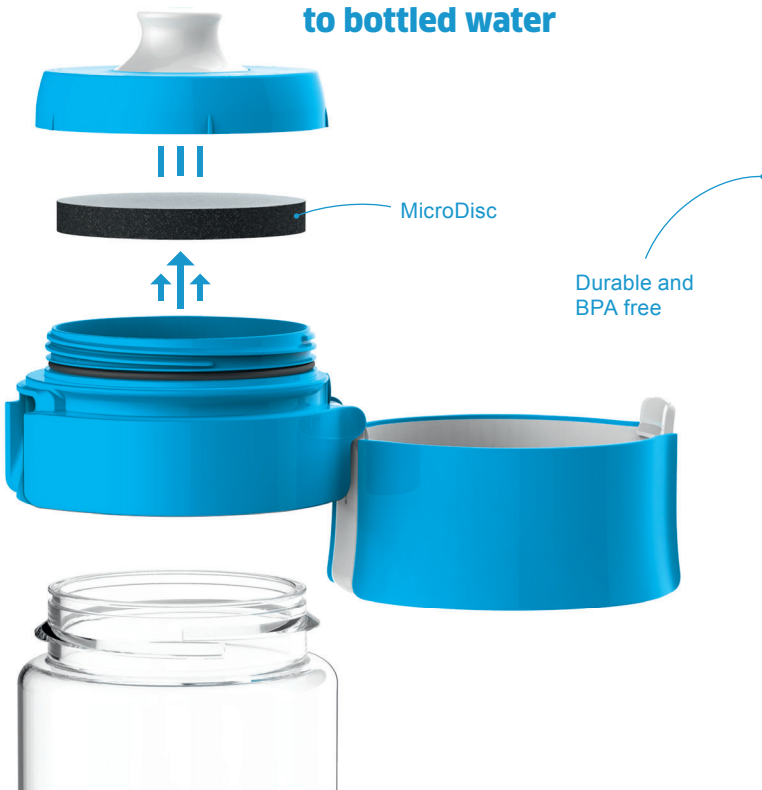

CAN I ENJOY GREAT TASTE WITH LESS WASTE?

JOIN THE
MILLIONS
CHOOSING
BRITA.

fill & enjoy Style

The latest technology
in water filtration.

With smart light cartridge
exchange indicator

Style Cool Blue

- 2.4L total 1.4L filter capacity
- Silicone strap flip-top lid
- Features smart light indicator
- Fits in fridge door
- Dishwasher safe (except lid)
- 1 MAXTRA + supplied with jug

Code:
139213

Marella Cool White

- 2.4L total 1.4L filter capacity
- Flip top lid
- Electric 'Memo' reminder
- Fits in fridge door
- Dishwasher safe (except lid)
- 1 MAXTRA + supplied with jug

Code:
139047

Promotion valid until 31/12/2018.
Prices exclude VAT • E & O.E. • While stocks last

WHY BUY A BOTTLE EVERY TIME YOU'RE THIRSTY?

fill & go Vital
A smart alternative
to bottled water

Code:
138627 (Blue)

fill&go Vital

- Filters water as you drink
- 600ml
- MicroDisc lasts 4 weeks or 150 litres
- Dishwasher safe

GREAT TASTE, LESS WASTE.

Just a few pence per litre

50% faster flow than old disc

1 month

micro disc
ActivSelect
Technology