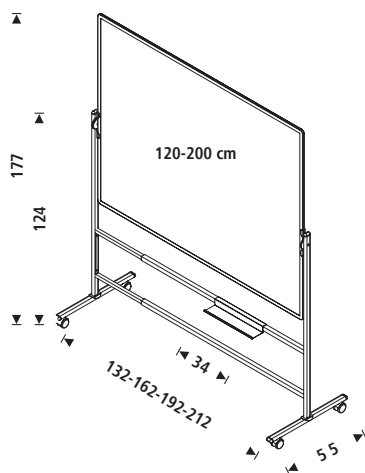

Medidas / Sizes (cm)

Ref.	cm (embalaje / packaging)	kg / m³ (embalaje / packaging)
M-T-ST-2101 (sólo soporte / only support)	123x33x6	9 kg / 0,024 m³