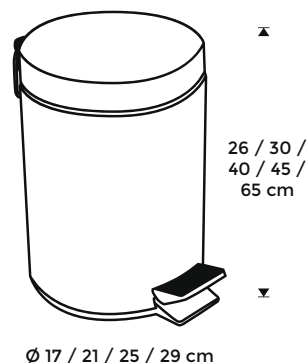

COV-BIN03

COV-BIN07

COV-BIN12

COV-BIN20

COV-BIN30

PAPELERAS CON PEDAL DE APERTURA
BINS WITH PEDAL
TRETEIMER
POUBELLES À PÉDALE

[ESP] Papeleras de pedal redondas inox brillo. Incluye cubeta interior de polipropileno negro inyectado, completamente inerte ante productos de uso cotidiano e incluso de agentes químicos agresivos.

Tapa superior de cierre perimetral sobre la cubeta interior. Producto apropiado para baños de hoteles, restaurantes y colectividades.

[ENG] Round bin of laminated sheet of metal and inox finish, with pedal. From 20 L to 3 L capacity. Black injected polypropylene inner bucket resistant for daily use products (even aggressive chemical products) and a top lid with a perimeter closure, are included. Perfect product for hotels, restaurants and public bathrooms. It comes assembled.

[DE] Runder Treteimer aus rostfreiem Glanzstahl. Es enthält einen Inneneimer aus schwarz injiziertem Polypropylen, der gegenüber alltäglichen Produkten und sogar aggressiven chemischen Mitteln völlig inert ist.

Der obere Deckel schließt perimetrisch den inneren Fach. Produkt geeignet für Badezimmer in Hotels, Restaurants und Gemeinden.

[FR] Poubelle ronde en tôle laminée et finition inox, avec pédale. De 20 L à 3 L. Un seau intérieur en polypropylène injecté noir résistant aux produits d'usage quotidien (même les produits chimiques agressifs) et un couvercle supérieur avec une fermeture périmétrique, sont inclus. Produit parfait pour les hôtels, les restaurants et les salles de bains publiques. Livré monté.

Ref.	Capacidad / Capacity / kapazität / Capacité	Material / Matériau	Dimensiones / Dimensions / Messungen
COV-BIN03	3 l	Inox	17x26x17 cm
COV-BIN07	7 l	Inox	21x30x21 cm
COV-BIN12	12 l	Inox	25x40x25 cm
COV-BIN20	20 l	Inox	29x45x29 cm
COV-BIN30	30 l	Inox	29x65x29 cm