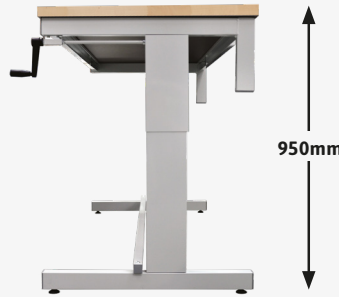

Linoleum Worktop 20mm thick

Size W.D.	Code	Price
900.600	BA7990608LXX	£1,177.00
1200.600	BA7912608LXX	£1,342.32
1200.750	BA7912758LXX	£1,357.86
1500.600	BA7915608LXX	£1,407.32
1500.750	BA7915758LXX	£1,452.53
1800.600	BA7918608LXX	£1,456.77
1800.750	BA7918758LXX	£1,475.14

Laminate Worktop 20mm thick

Size W.D.	Code	Price
900.600	BA799060PLXX	£1,177.00
1200.600	BA791260PLXX	£1,342.32
1200.750	BA791275PLXX	£1,357.86
1500.600	BA791560PLXX	£1,407.32
1500.750	BA791575PLXX	£1,452.53
1800.600	BA791860PLXX	£1,456.77
1800.750	BA791875PLXX	£1,475.14

Solid Beech Worktop 27mm thick

Size W.D.	Code	Price
900.600	BA799060BLXX	£1,112.01
1200.600	BA791260BLXX	£1,203.85
1200.750	BA791275BLXX	£1,391.77
1500.600	BA791560BLXX	£1,496.33
1500.750	BA791575BLXX	£1,569.81
1800.600	BA791860BLXX	£1,511.88
1800.750	BA791875BLXX	£1,640.46

Height adjustable bench shown with Linoleum worktop

Drawer & Cupboard Options

Description	Code	Price
Single Drawer 220 x 420 x 420	BEDR04021	£248.68
Triple Drawer 435 x 420 x 420	BEDR04043	£473.34
Cupboard Unit 435 x 420 x 420	BECU04041	£223.25