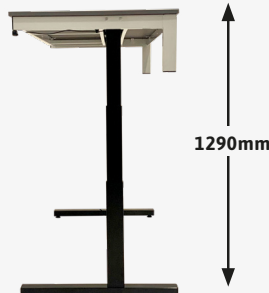

**£1,424.01** FROM

**200KG UDL**  
EVENLY DISTRIBUTED

Height-adjustable bench shown with laminate worktop and optional accessories

- Height-adjustable bench suitable for heavy-duty use in assembly, production and engineering.
- Adjustable in height from 650mm to 1290mm with a two-button switch.
- Powder-coated light grey framework with black legs.
- Full range of accessories available including drawers, cupboards, shelves, louvre panels and service ducts.
- Linoleum, Laminate and Solid Beech worktop options available.

## Linoleum Worktop 20mm thick

Size W.D.	Code	Price
900.600	BAE6590608LX	<b>£1,489.00</b>
1200.600	BAE6512608LX	<b>£1,654.32</b>
1200.750	BAE6512758LX	<b>£1,669.86</b>
1500.600	BAE6515608LX	<b>£1,719.32</b>
1500.750	BAE6515758LX	<b>£1,764.53</b>
1800.600	BAE6518608LX	<b>£1,768.77</b>
1800.750	BAE6518758LX	<b>£1,787.14</b>

## Laminate Worktop 20mm thick

Size W.D.	Code	Price
900.600	BAE659060PLX	<b>£1,489.00</b>
1200.600	BAE651260PLX	<b>£1,654.32</b>
1200.750	BAE651275PLX	<b>£1,669.86</b>
1500.600	BAE651560PLX	<b>£1,719.32</b>
1500.750	BAE651575PLX	<b>£1,764.53</b>
1800.600	BAE651860PLX	<b>£1,768.77</b>
1800.750	BAE651875PLX	<b>£1,787.14</b>

## Solid Beech Worktop 27mm thick

Size W.D.	Code	Price
900.600	BAE659060BLX	<b>£1,424.01</b>
1200.600	BAE651260BLX	<b>£1,515.85</b>
1200.750	BAE651275BLX	<b>£1,703.77</b>
1500.600	BAE651560BLX	<b>£1,808.33</b>
1500.750	BAE651575BLX	<b>£1,881.81</b>
1800.600	BAE651860BLX	<b>£1,823.88</b>
1800.750	BAE651875BLX	<b>£1,952.46</b>