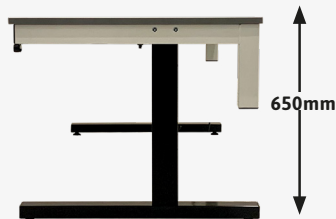

**£1,424.01** FROM

**200KG UDL**  
EVENLY DISTRIBUTED

Height-adjustable bench shown with laminate worktop and optional accessories

- Height-adjustable bench suitable for heavy-duty use in assembly, production and engineering.
- Adjustable in height from 650mm to 1290mm with a two-button switch.
- Powder-coated light grey framework with black legs.
- Full range of accessories available including drawers, cupboards, shelves, louvre panels and service ducts.
- Linoleum, Laminate and Solid Beech worktop options available.

## Linoleum Worktop 20mm thick

Size W.D.	Code	Price
900.600	BAE6590608LX	<b>£1,489.00</b>
1200.600	BAE6512608LX	<b>£1,654.32</b>
1200.750	BAE6512758LX	<b>£1,669.86</b>
1500.600	BAE6515608LX	<b>£1,719.32</b>
1500.750	BAE6515758LX	<b>£1,764.53</b>
1800.600	BAE6518608LX	<b>£1,768.77</b>
1800.750	BAE6518758LX	<b>£1,787.14</b>

## Laminate Worktop 20mm thick

Size W.D.	Code	Price
900.600	BAE659060PLX	<b>£1,489.00</b>
1200.600	BAE651260PLX	<b>£1,654.32</b>
1200.750	BAE651275PLX	<b>£1,669.86</b>
1500.600	BAE651560PLX	<b>£1,719.32</b>
1500.750	BAE651575PLX	<b>£1,764.53</b>
1800.600	BAE651860PLX	<b>£1,768.77</b>
1800.750	BAE651875PLX	<b>£1,787.14</b>

## Solid Beech Worktop 27mm thick

Size W.D.	Code	Price
900.600	BAE659060BLX	<b>£1,424.01</b>
1200.600	BAE651260BLX	<b>£1,515.85</b>
1200.750	BAE651275BLX	<b>£1,703.77</b>
1500.600	BAE651560BLX	<b>£1,808.33</b>
1500.750	BAE651575BLX	<b>£1,881.81</b>
1800.600	BAE651860BLX	<b>£1,823.88</b>
1800.750	BAE651875BLX	<b>£1,952.46</b>