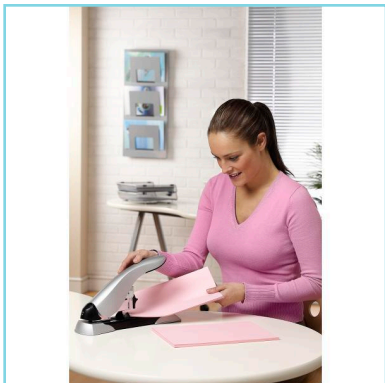

Gladiator Heavy Duty Stapler Silver/Black

Heavy Duty Stapler

2100591

Product Description

Designed for high volume stapling, the elegant metal-bodied Rexel Gladiator Heavy Duty Stapler has an adjustable throat paper depth up to 70 mm, a paper guide and an easy jam release feature. It uses Rexel No. 23 staples (8-20 mm), which are loaded into the base and can staple a massive 160 sheets at once.

Features

- Adjustable paper depth guide up to 70 mm
- Easy jam-release
- Bottom-loading
- Stapling type: permanent
- Loads No.23 staples (8-20 mm)
- Elegant design for large-volume stapling, with metal body