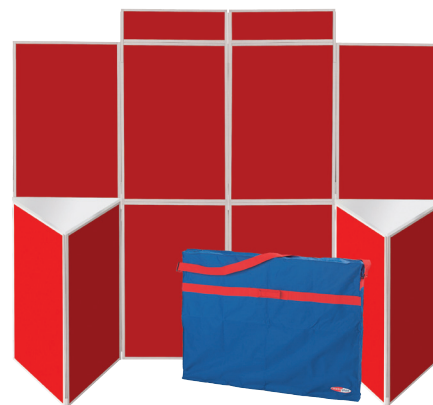

### 8 Panel + 2 headers

Size H 2000mm  
W 2400mm

Weight 11kg

Black frame **BL8KB/\*\***  
**£262.25**

Grey frame **BL8KG/\*\***  
**£262.25**

### 10 Panel + 2 headers

Size H 2000mm  
W 2400mm

Weight 24kg

Black frame **BL10KB/\*\***  
**£352.85**

Grey frame **BL10KG/\*\***  
**£352.85**

\*\* Please add code of colour required

## BusyFold® Light XL Kit with Plastic Frame

Panel size 700 x 1000mm, header 700 x 200mm.  
Panels have sturdy plastic hinges.  
2 halves and header panels snap together.  
14 loop nylon colours - see page 131.

### 6 Panel + header

Size H 2200mm  
W 2100mm

Weight 10.5kg

Black frame **BLX6KB/\*\***  
**£226.86**

Grey frame **BLX6KG/\*\***  
**£226.86**