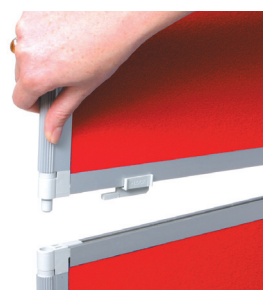

Loop nylon covering to accept pins or Velcro® fasteners.

Header panels are coloured alike one side, Black on reverse.

Both ranges offer the same 14 loop nylon colour options.

BUSYFOLD LIGHT  
PLASTIC FRAME