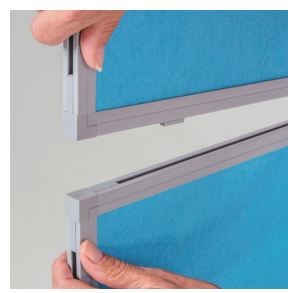

Loop nylon covering to accept pins or Velcro® fasteners.

Header panels are coloured alike one side, Black on reverse.

Both ranges offer the same 14 loop nylon colour options.

BUSYFOLD LIGHT  
PLASTIC FRAME