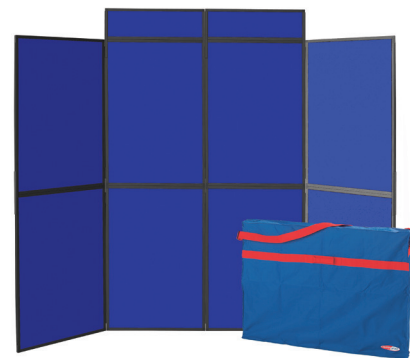

Loop nylon covering to accept pins or Velcro® fasteners.

Header panels are coloured alike one side, Black on reverse.

Both ranges offer the same 14 loop nylon colour options.

BUSYFOLD LIGHT  
PLASTIC FRAME

BUSYFOLD HEAVY DUTY  
ALUMINIUM FRAME

- Loop nylon cloth - Stock colours**
- RB ROYAL BLUE
  - AR ALFA RED
  - EG EMERALD GREEN
  - TW TWIN COLOUR BLUE/GREY

- Non-stock colours - made to order - Please allow an extra 2-3 days**
- LB LIGHT BLUE
  - YL YELLOW
  - BU BURGUNDY
  - BK BLACK
  - PU PURPLE
  - MG MAGENTA
  - LC LILAC
  - OR ORANGE
  - CY CYAN
  - AG APPLE

**FREE Storage bag** with carrying handles and shoulder strap is included with each BusyFold® unit.

## BusyFold® Light Kit with Plastic Frame

Panel size 600 x 900mm, header 600 x 200mm.  
Standard Black or premium Grey frames.  
Panels have sturdy plastic hinges.  
2 halves and header panels snap together.  
14 loop nylon colours - see opposite page.