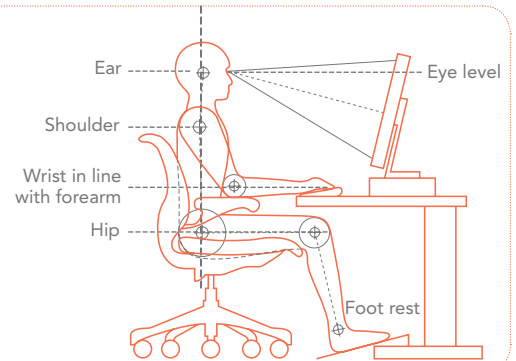

EXTRA COMFORT **task seating** |

EDO Extra Comfort **Task Chair**

EDO700HA

1. 1 Wide waterfall seat
2. 2 Sliding seat
3. 3 Tension knob
4. 4 Lumbar pump
5. 5 Height adjustable arms
6. 6 Ratchet back
7. 7 Synchro 2 lever mechanism

Extra Comfort **Task Chair**

NB44EFHASSLB

1. 1 Back lever releases back to free float and lock in desired position.
2. 2 Middle lever releases seat to free float and lock in desired position
3. 3 Sliding seat lever for forward or backward movement.
4. 4 Tension knob adjusts tilting intensity.
5. 5 Manual hand wheel adjusts back height.
6. 6 Lumbar support pump.

Orthopedic Extra Comfort **Task Chair**

OC309HA

- Fully Upholstered Chair Back
- Upholstered Chair Seat
- Seat Slide and Ratchet High Back
- Height Adjustable Arms
- AirTech Seat Board
- Inflatable Lumbar & Thorex support
- Fully Synchronised Mechanism
- Black 5 Star Spider Base

HOW TO SIT

MALLA **multi-purpose seating** |

MALLAUB

- Medium back armchair
- Upholstered seat/back
- Matching black arm pads
- Chrome cantilever frame

MALLAHUB

- High back armchair
- Upholstered seat/back
- Matching black arm pads
- Chrome cantilever frame