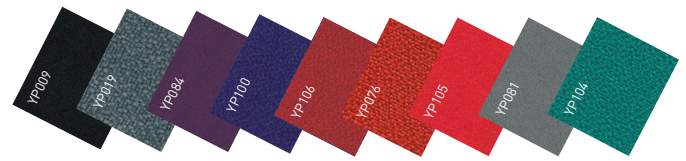

BACK LEVER: Lift up to have back in free float. Push down to lock in position.

HAND WHEEL: Twist to raise/lower back height.

Camira Fabric Swatches

Phoenix Fabric Range (Other colours available)
Price Band A

Urban Plus Fabric Range (Other colours available)
Price Band B

X2 Fabric Range (Other colours available)
Price Band C

Xtreme Plus Fabric Range (Other colours available)
Price Band C

Dimensions (mm)

CODE	W	D	H
BA800GD	495	445	1220 - 1400
BA800GR	495	445	1110 - 1420
BA900G	490	445	975 - 1110
BA900GA	490	445	975 - 1110
BA900GHA	490	445	975 - 1110
BA900MGA	495	445	940 - 1070
BA900MGHA	495	445	940 - 1070
BT8GD	460	420	1000 - 1220
BT8GR	460	420	920 - 1280
ED5MSPHA	515	485	1020 - 1110
ED5MHRSPHA	515	485	1220 - 1310
EDO700HA	515	485	1110 - 1175
ED7MSPHA	515	485	1020 - 1110
ED7MHRSPHA	515	485	1220 - 1310
MALLA	500	470	830
MALLA4	500	470	830
MALLAUB	500	470	830
MALLA4UB	500	470	830
MALLAHUB	500	470	930
MALLA4HUB	500	470	930
NB44EFHASSLB	500	460	980 - 1230
OC309HA	670	625	1140 - 1130