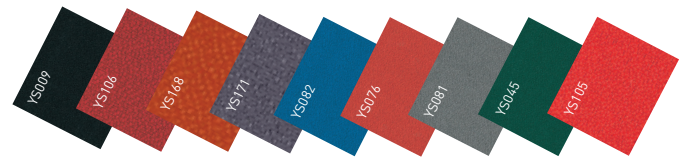

BACK LEVER: Lift up to have back in free float. Push down to lock in position.

HAND WHEEL: Twist to raise/lower back height.

Camira Fabric Swatches

Phoenix Fabric Range (Other colours available)
Price Band A

Urban Plus Fabric Range (Other colours available)
Price Band B

X2 Fabric Range (Other colours available)
Price Band C

Xtreme Plus Fabric Range (Other colours available)
Price Band C

Dimensions (mm)

CODE	W	D	H
BA800GD	495	445	1220 - 1400
BA800GR	495	445	1110 - 1420
BA900G	490	445	975 - 1110
BA900GA	490	445	975 - 1110
BA900GHA	490	445	975 - 1110
BA900MGA	495	445	940 - 1070
BA900MGHA	495	445	940 - 1070
BT8GD	460	420	1000 - 1220
BT8GR	460	420	920 - 1280
ED5MSPHA	515	485	1020 - 1110
ED5MHRSPHA	515	485	1220 - 1310
EDO700HA	515	485	1110 - 1175
ED7MSPHA	515	485	1020 - 1110
ED7MHRSPHA	515	485	1220 - 1310
MALLA	500	470	830
MALLA4	500	470	830
MALLAUB	500	470	830
MALLA4UB	500	470	830
MALLAHUB	500	470	930
MALLA4HUB	500	470	930
NB44EFHASSLB	500	460	980 - 1230
OC309HA	670	625	1140 - 1130