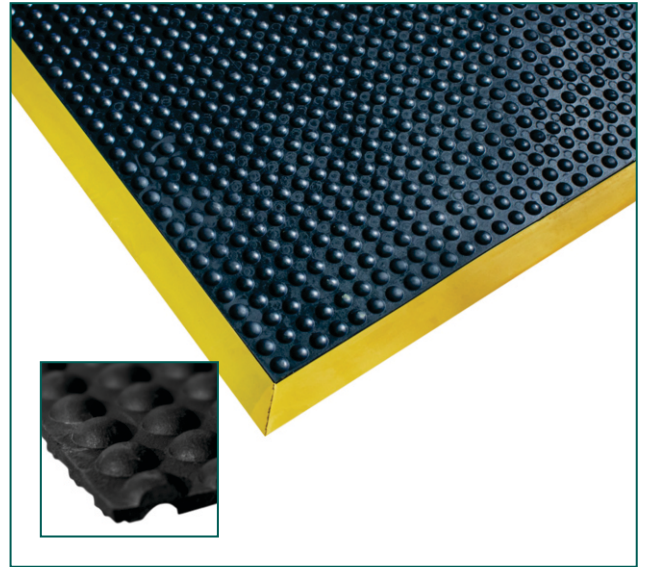

Ergotred

Specialist Anti-fatigue

Features

A versatile anti-fatigue loose lay mat providing superb worker comfort. Raised surface stimulates circulation on foot movement.

- Manufactured from heavy duty flexible rubber with bevelled yellow safety edges and suction cup backing.
- Domed surface texture designed to improve circulation and provide comfortable massaging effect.
- Suitable for heavy industrial use in dry areas.
- Overall height 15mm.

Product Specification

| | |
|------------------|--------------------------|
| Material: | Rubber |
| Thickness: | 15mm |
| Environment: | Workstations / Dry Areas |
| Wear Resistance: | Heavy Duty |
| Cleaning: | Hose off |

| Code | Metric | Imperial |
|--------|--------------|----------|
| ER2436 | 60cm x 90cm | 2' x 3' |
| ER3648 | 90cm x 120cm | 3' x 4' |