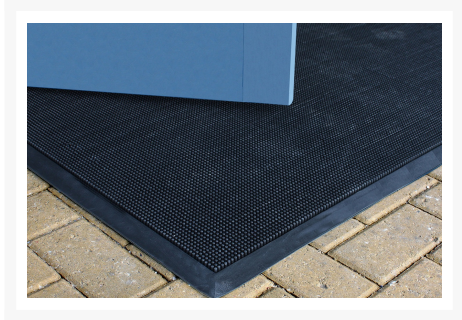

Fingerbrush

Short Description

Fingerbrush is a heavy-duty rubber matting designed for external use which includes thousands of flexible rubber bristles that will clean shoes fast. Manufactured using premium quality rubber, this durable mat combined with its weight and non-slip backing, will stay firmly in place in the most extreme conditions.

Product Images

Description

- Designed for external use and withstands weather extremes and heaviest foot traffic
- Thousands of flexible rubber bristles clean shoes fast
- Anti-trip bevelled rubber border to reduce the risk of trips
- Gripper underside detail to prevent mat movement
- Overall height 14mm

Additional Information

Specifications

Soil Resistance	Resistant to soiling and stains Level 2
Water Absorbent	Absorbs water to Level 2
Crush resistant	Crush resistant and regains form
Outdoor	Suitable for outdoor use

Environment

Dry Zone	Dry Zone
Wet Zone	Wet Zone

Product Options

Length:	80cm
	100cm
	180cm
Width:	60cm
	80cm
	90cm