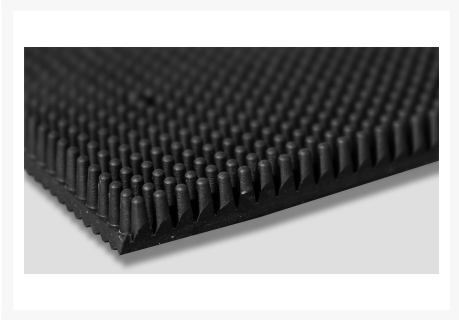

Fingerbrush

Short Description

Fingerbrush is a heavy-duty rubber matting designed for external use which includes thousands of flexible rubber bristles that will clean shoes fast. Manufactured using premium quality rubber, this durable mat combined with its weight and non-slip backing, will stay firmly in place in the most extreme conditions.

Product Images

Description

- Designed for external use and withstands weather extremes and heaviest foot traffic
- Thousands of flexible rubber bristles clean shoes fast
- Anti-trip bevelled rubber border to reduce the risk of trips
- Gripper underside detail to prevent mat movement
- Overall height 14mm

Additional Information

Specifications

Soil Resistance	Resistant to soiling and stains Level 2
Water Absorbent	Absorbs water to Level 2
Crush resistant	Crush resistant and regains form
Outdoor	Suitable for outdoor use

Environment

Dry Zone	Dry Zone
Wet Zone	Wet Zone

Product Options

Length:	80cm
	100cm
	180cm
Width:	60cm
	80cm
	90cm