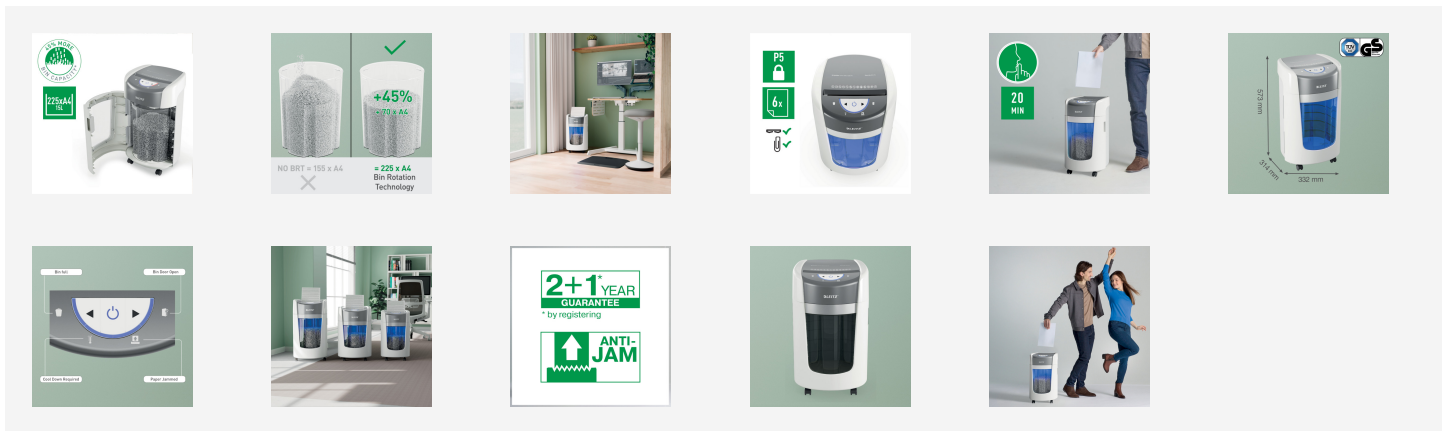

*Leitz IQ OptiMax 225 tested with and without bin rotation technology.