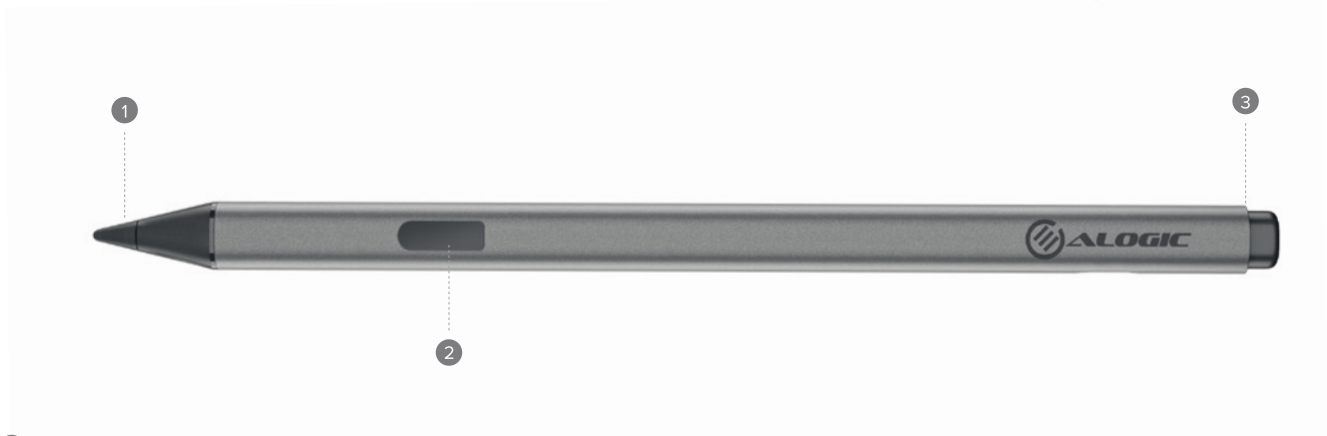

## Designed for Clarity

The Clarity Active Stylus has been specifically designed for use with ALOGIC Clarity monitors with touch support. The stylus attaches magnetically to the front of ALOGIC Clarity touch enabled monitors to ensure it is always on hand and ready for use. The Clarity Active Stylus is also compatible with Microsoft Surface devices and other touch enabled devices that support MPP protocol styluses.

## Drawing Precision with Palm Rejection and Tilt Sensitivity

With tilt and pressure sensitivity, the Clarity Active Stylus Pen makes sketching, digital painting, annotating or just jotting down notes quick and enjoyable on a Clarity Touch monitor or Microsoft Surface™.

## The Artist's Best Friend

The ALOGIC Clarity Active Stylus Pen provides the ultimate experience for writing, drawing, annotation and more on ALOGIC Clarity touch monitors and Microsoft Surface devices. A perfect aid to creativity, learning and productivity, the design sits perfectly in the hand and is ideal for everyday use.

## Ultra Build Quality

The ALOGIC Clarity Active Stylus Pen is crafted from high quality materials guaranteeing a longer lifespan from daily wear and tear. The pressure sensors in the pens have been tested to withstand 30,000 impressions on a glass screen and the replaceable tips can withstand 5km or more of writing on screen.