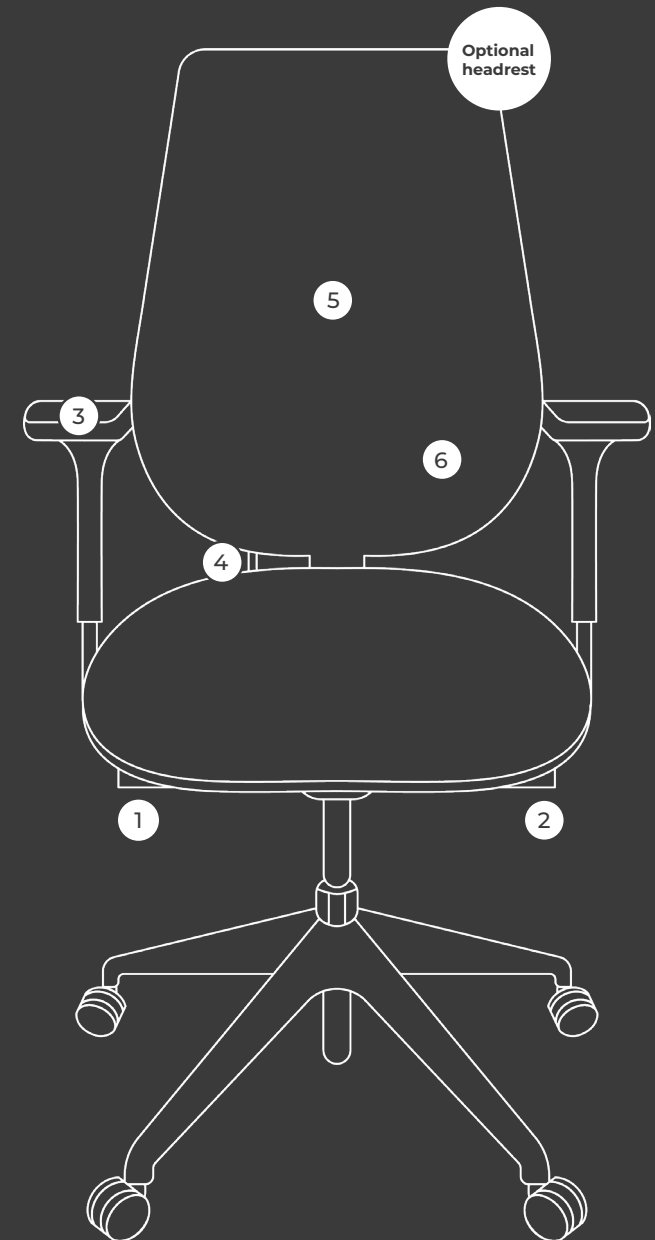

Seat Slide & Synchro Mechanism (Left Side)

Synchro mechanism tilts memory foam seat and seat back, for consistent support when reclined

4-Way Adjustable Armrests

Adjustable armrest height, width, depth and angle, for optimal comfort and posture

Inflatable Lumbar Support

Lumbar support adjustability maintains the natural curve of the spine, reducing back aches and strains

Independent Backrest Tilt

Independently adjustable backrest, for optimal comfort

Backrest Height Adjustment

Backrest ratchet adjusts backrest height, delivering the ideal seating position

ATLAS

TASK CHAIR

MESH BACK

Black

STYLE CHAIR

MESH BACK

White

ATLAS

TASK & STYLE CHAIRS FEATURES

Adjustable Seat Height & Tension Control (Right Side)

Adjustable seat height, ensures feet are flat and knees & hips are level

Seat Slide & Syncho Tilt (Left Side)

Syncho mechanism tilts seat and seat back, for consistent support when reclined