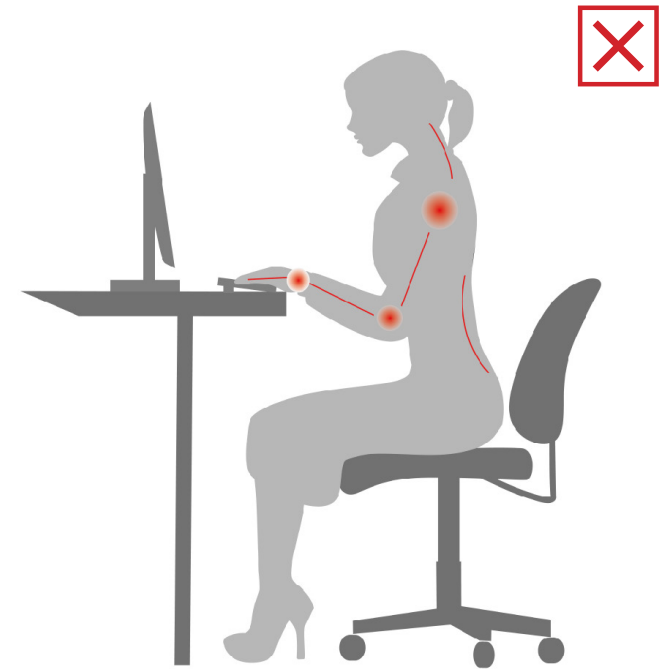

THE BENEFITS

Made in the UK