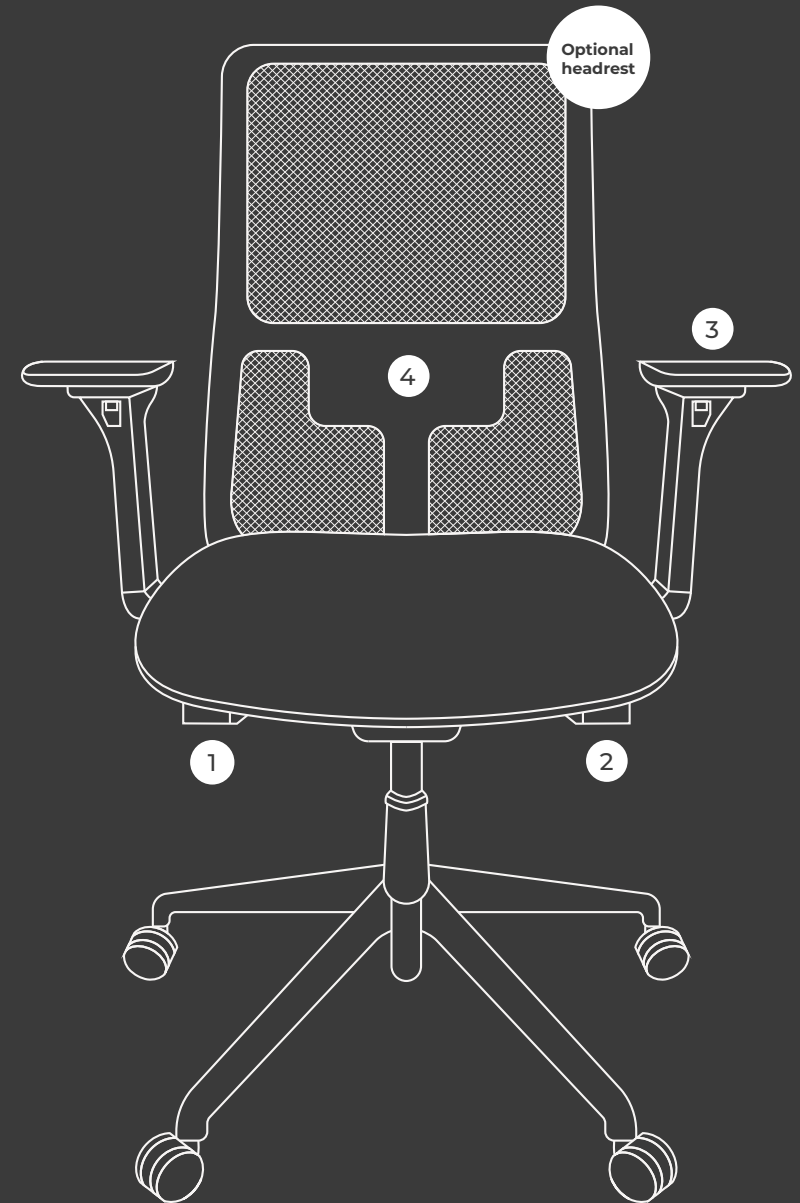

White

ATLAS

TASK & STYLE CHAIRS FEATURES

Adjustable Seat Height & Tension Control (Right Side)

Adjustable seat height, ensures feet are flat and knees & hips are level

Seat Slide & Syncho Tilt (Left Side)

Syncho mechanism tilts seat and seat back, for consistent support when reclined

4-Way Adjustable Armrests

Armrests adjustable for height, width, depth and angle, for optimal comfort and posture

Adjustable Lumbar Support Slide

Lumbar support adjustability maintains the natural curve of the spine, reducing back aches and strains

Upholstered seat base made from 100% recycled wood

OPTIONAL HEADRESTS

PRO

Optional Multifunction headrest
ATLAS **Pro**

TASK

Optional vertically-adjustable headrest
ATLAS **Task**

STYLE

Optional vertically-adjustable headrest
ATLAS **Style**