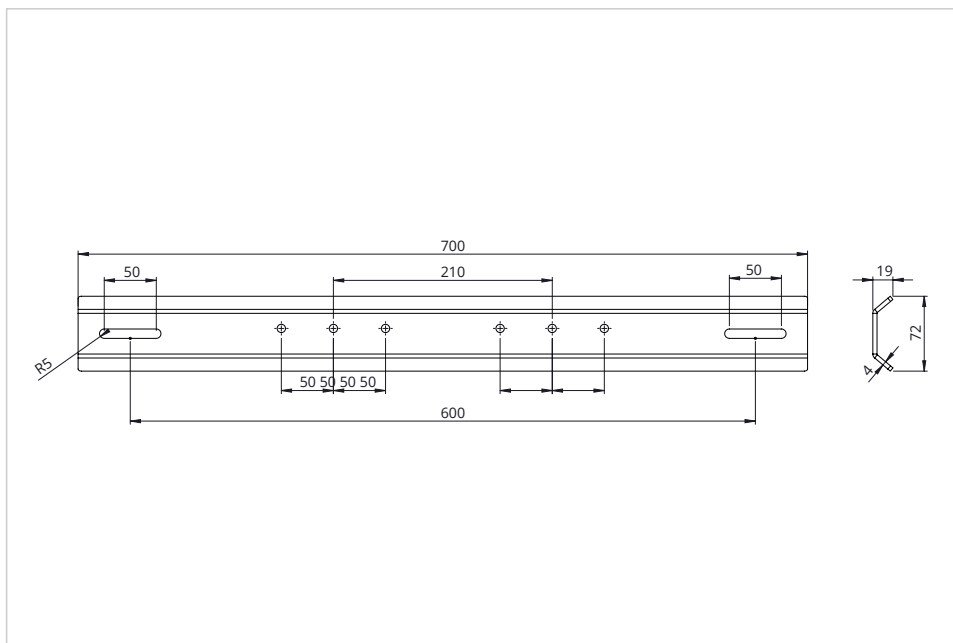

- The extra wide wall bracket allows for safe and secure fastening to e.g. gypsum walls
- With a width of 70 centimeters, the wall bracket is wide enough to always be mounted on two uprights, thus allowing flexible positioning of the column system at different positions between the uprights

moTion wide wall mounting bracket

WWB-700

- For non-solid walls/gypsum walls
- 70 cm wide

Art.No. **7-811931**

GTIN **8713797100991**

Specifications

Article dimensions	700 x 72 x - mm
Total dimensions	- x - x 19 mm
Package contents	Mounting material, Mounting instruction
Product warranty	2 Years

Logistics

GTIN	8713797100991
Article number	7-811931
Customs tariff number	940310980000
Quantity	1 piece(s)
Packing dimensions	90 x 35 x 720 mm
Weight (gross/net)	1.97 kg / 1.83 kg

Product overview

Article name	Article number	GTIN/EAN	Minimum order quantity
Legamaster moTion wide wall mounting bracket WWB-700	7-811931	8713797100991	1