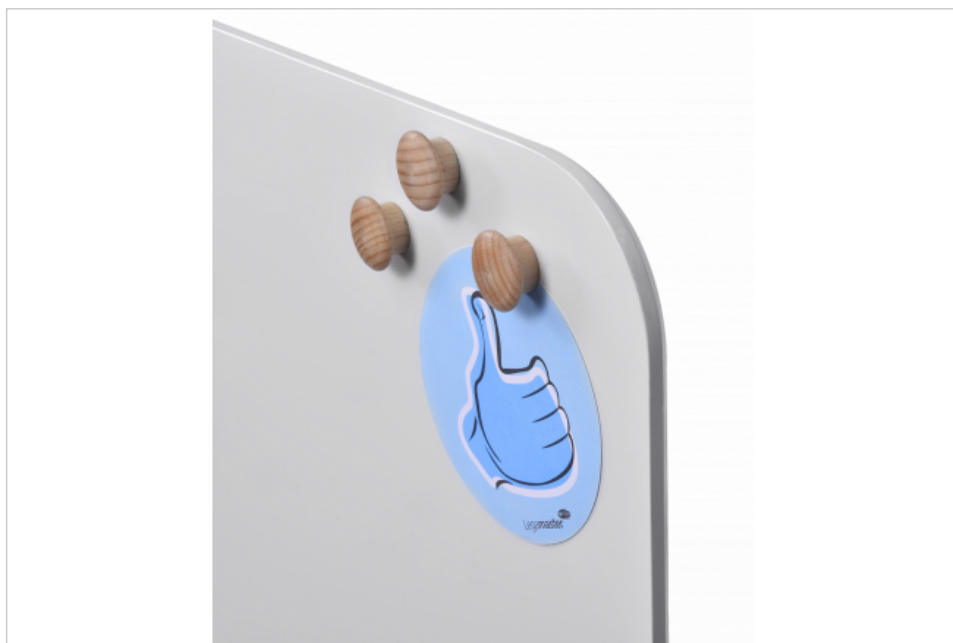

Specifications

Product material	Wood
Colour	Brown
Magnetic	Yes
Article dimensions	25 x 15.5 x 25 mm
Diameter net	25 mm
Shape	Round

Logistics

GTIN	8713797095143
Article number	7-181725
Customs tariff number	850519109000
Quantity	5 piece(s)
Packing dimensions	140 x 22 x 100 mm
Weight (gross/net)	74 g / 25 g